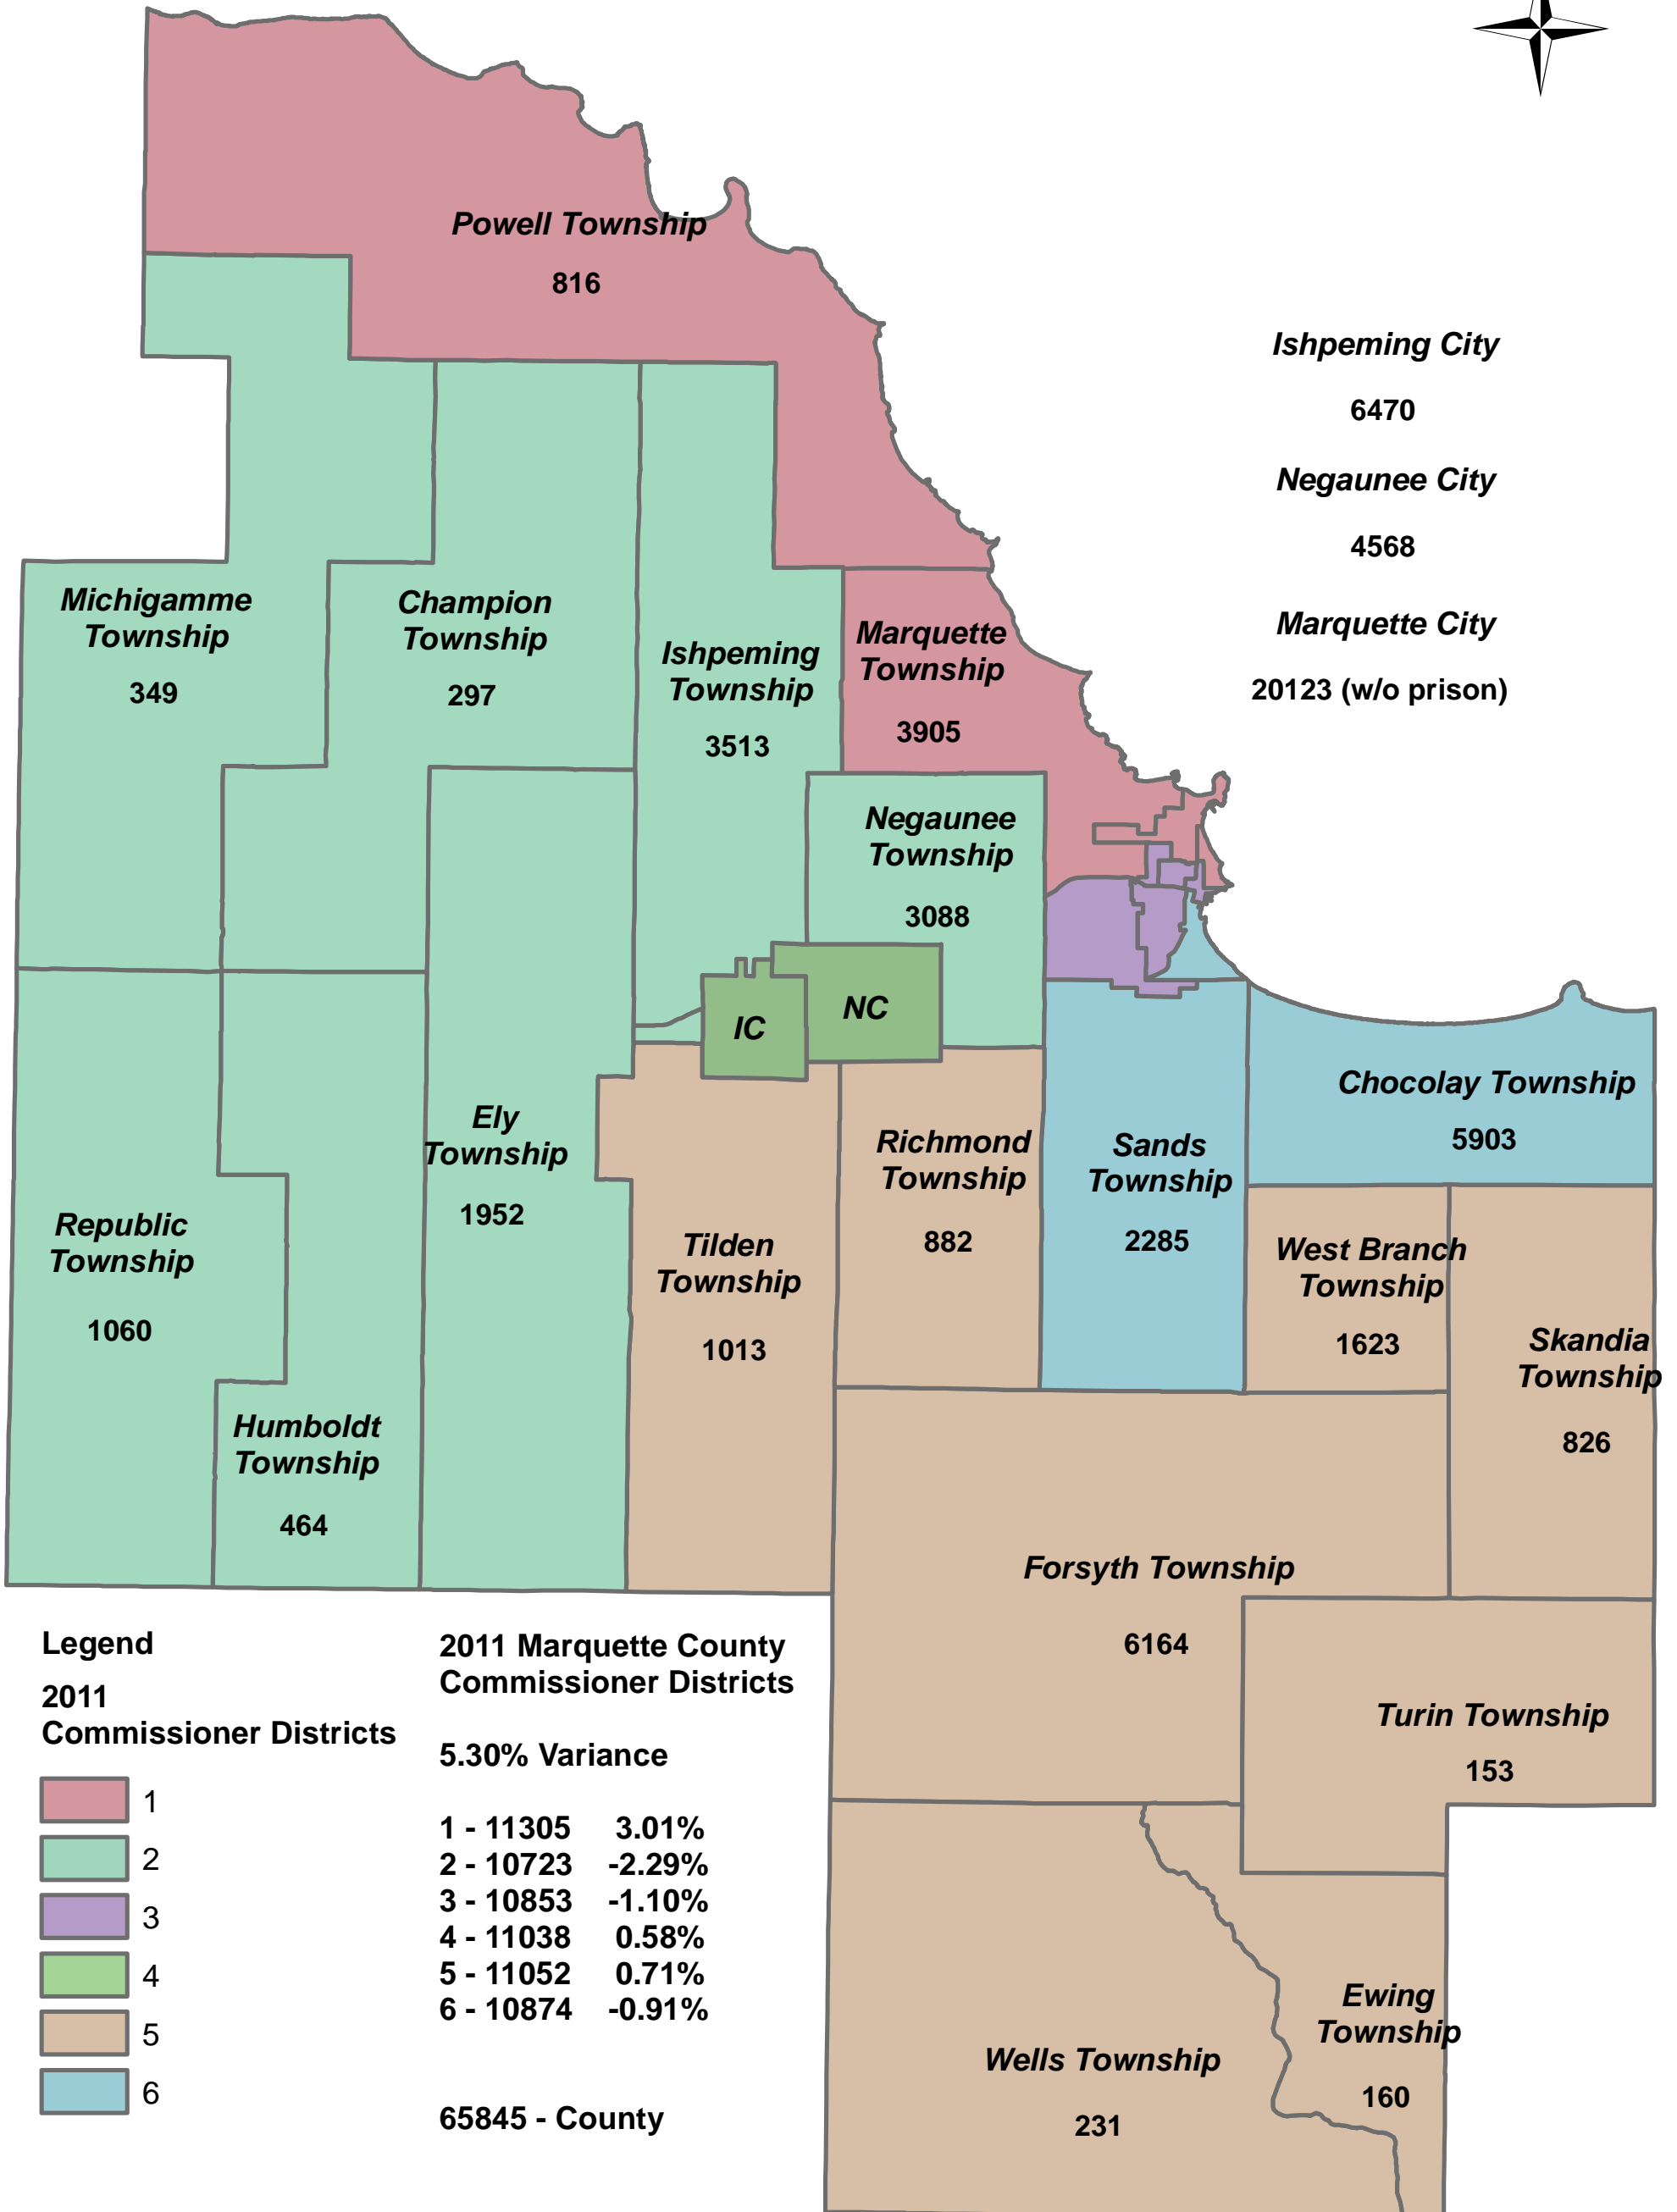

2011 Marquette County Commissioner Districts

Ishpeming City

6470

Negaunee City

4568

Marquette City

20123 (w/o prison)

Legend

2011
Commissioner Districts

2011 Marquette County Commissioner Districts

5.30% Variance

1 - 11305	3.01%
2 - 10723	-2.29%
3 - 10853	-1.10%
4 - 11038	0.58%
5 - 11052	0.71%
6 - 10874	-0.91%

65845 - County