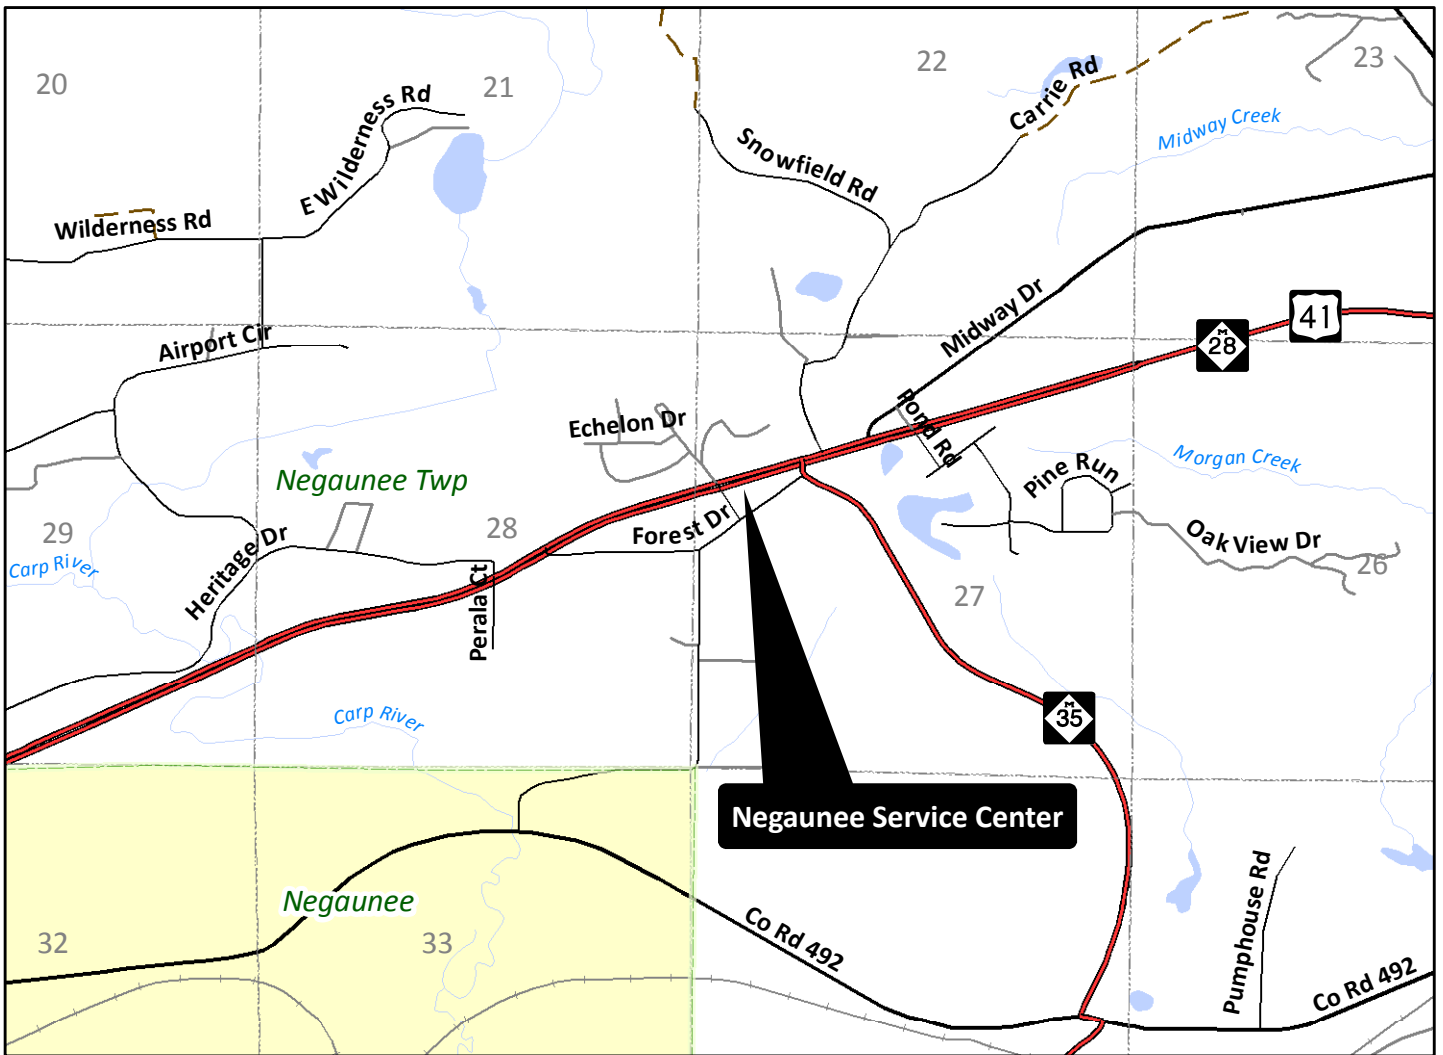

MARQUETTE COUNTY, MICHIGAN

NEGAUNEE SERVICE CENTER

184 US HWY 41 E
Negaunee, MI 49866