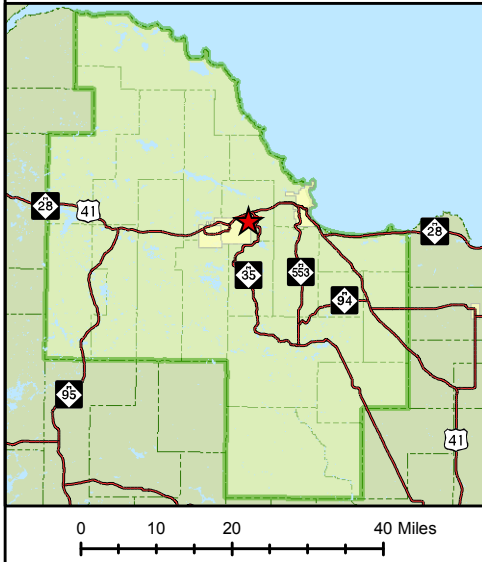

MARQUETTE COUNTY, MICHIGAN

NEGAUNEE SERVICE CENTER

184 US HWY 41 E
Negaunee, MI 49866