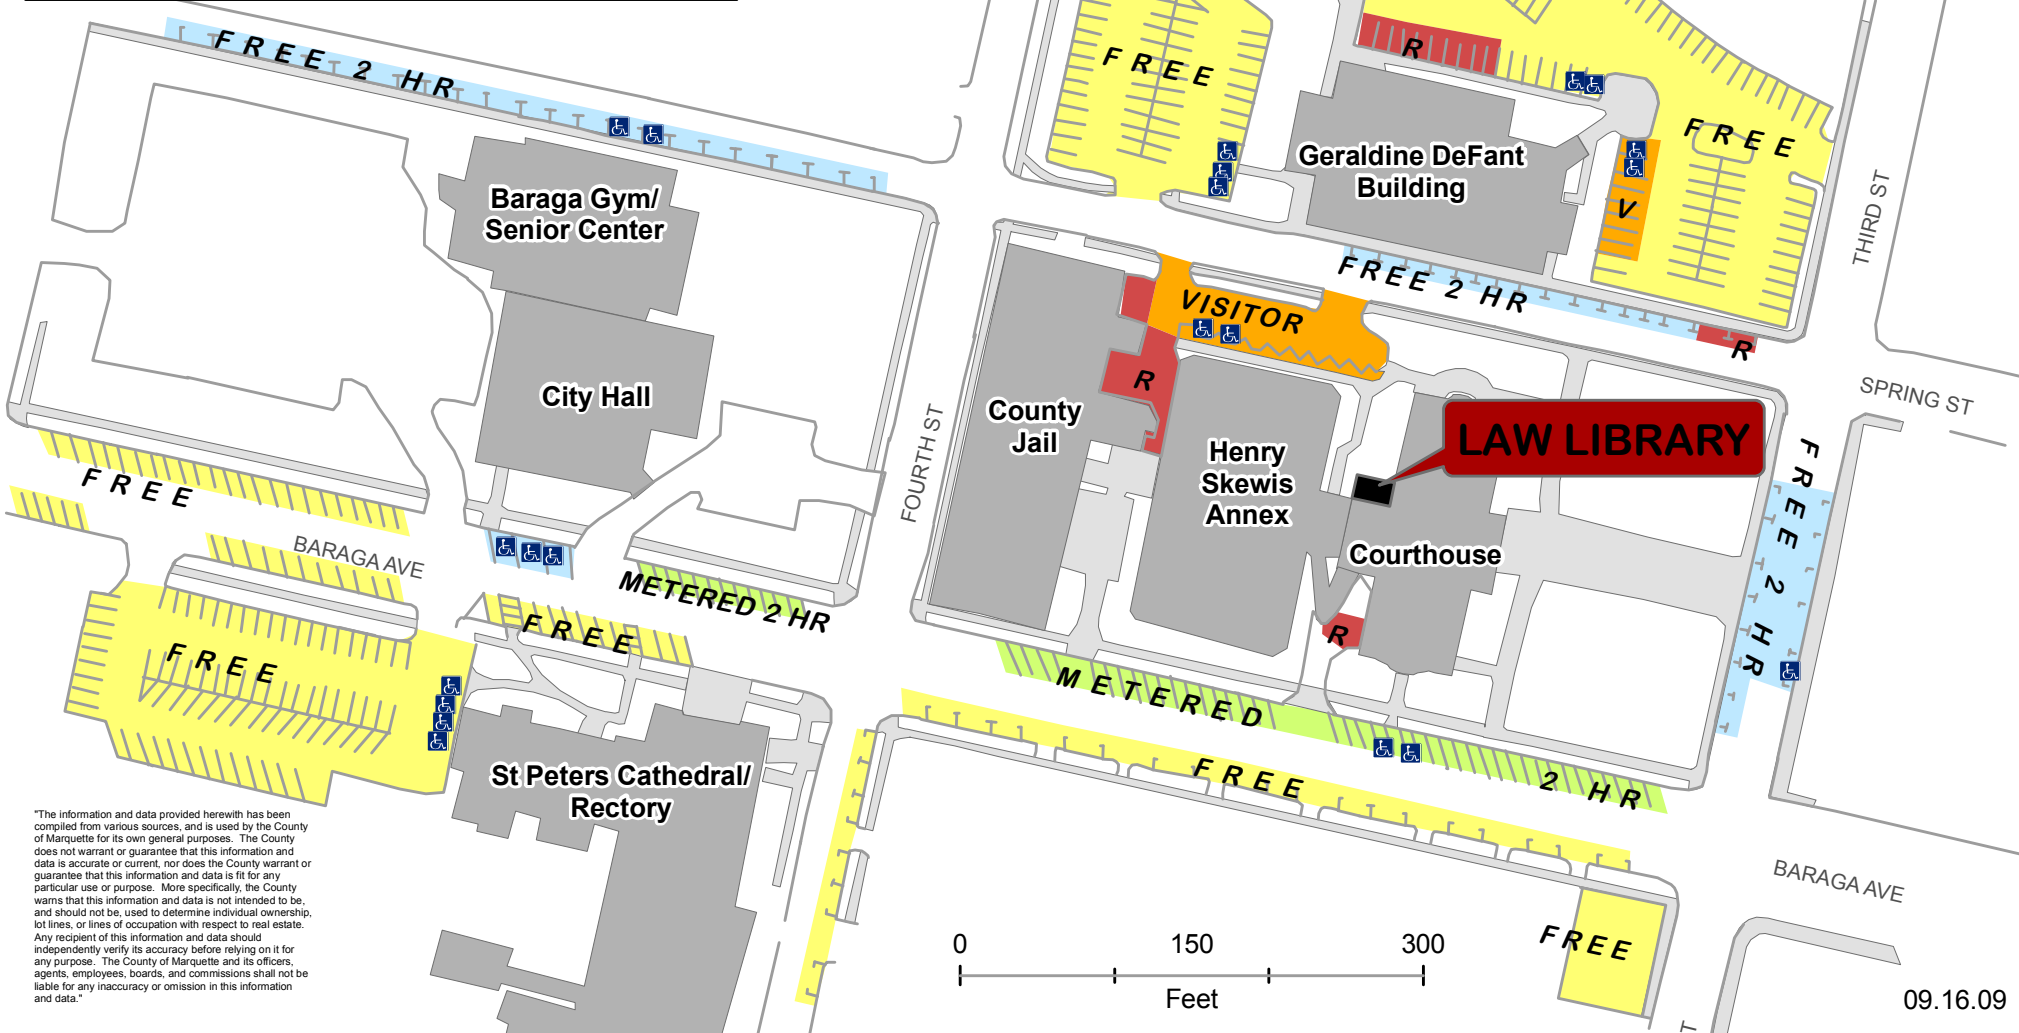

Parking Areas			
	Barrier Free		Free Visitor Only
	Free		Metered 2 Hour Time Limit
	Free 2 Hour Time Limit		Restricted