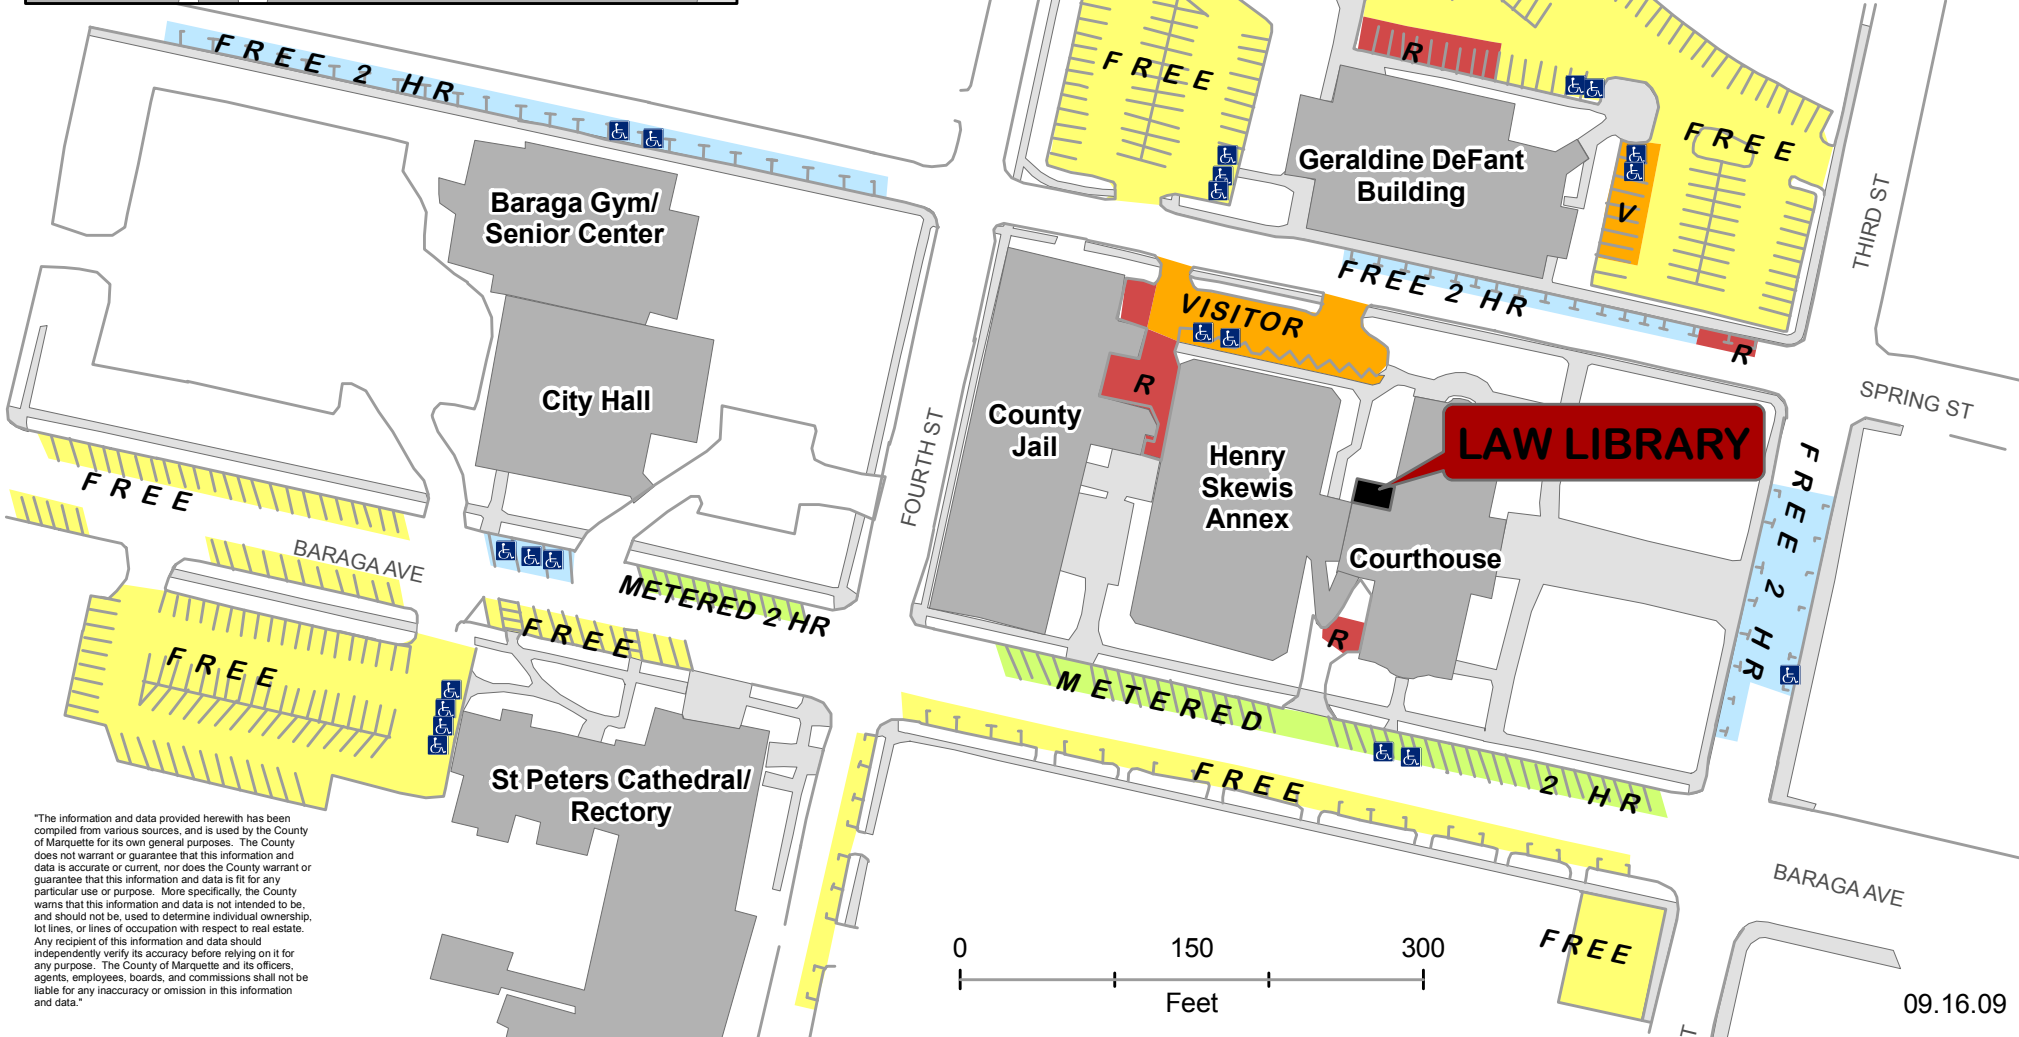

Parking Areas			
	Barrier Free		Free Visitor Only
	Free		Metered 2 Hour Time Limit
	Free 2 Hour Time Limit		Restricted