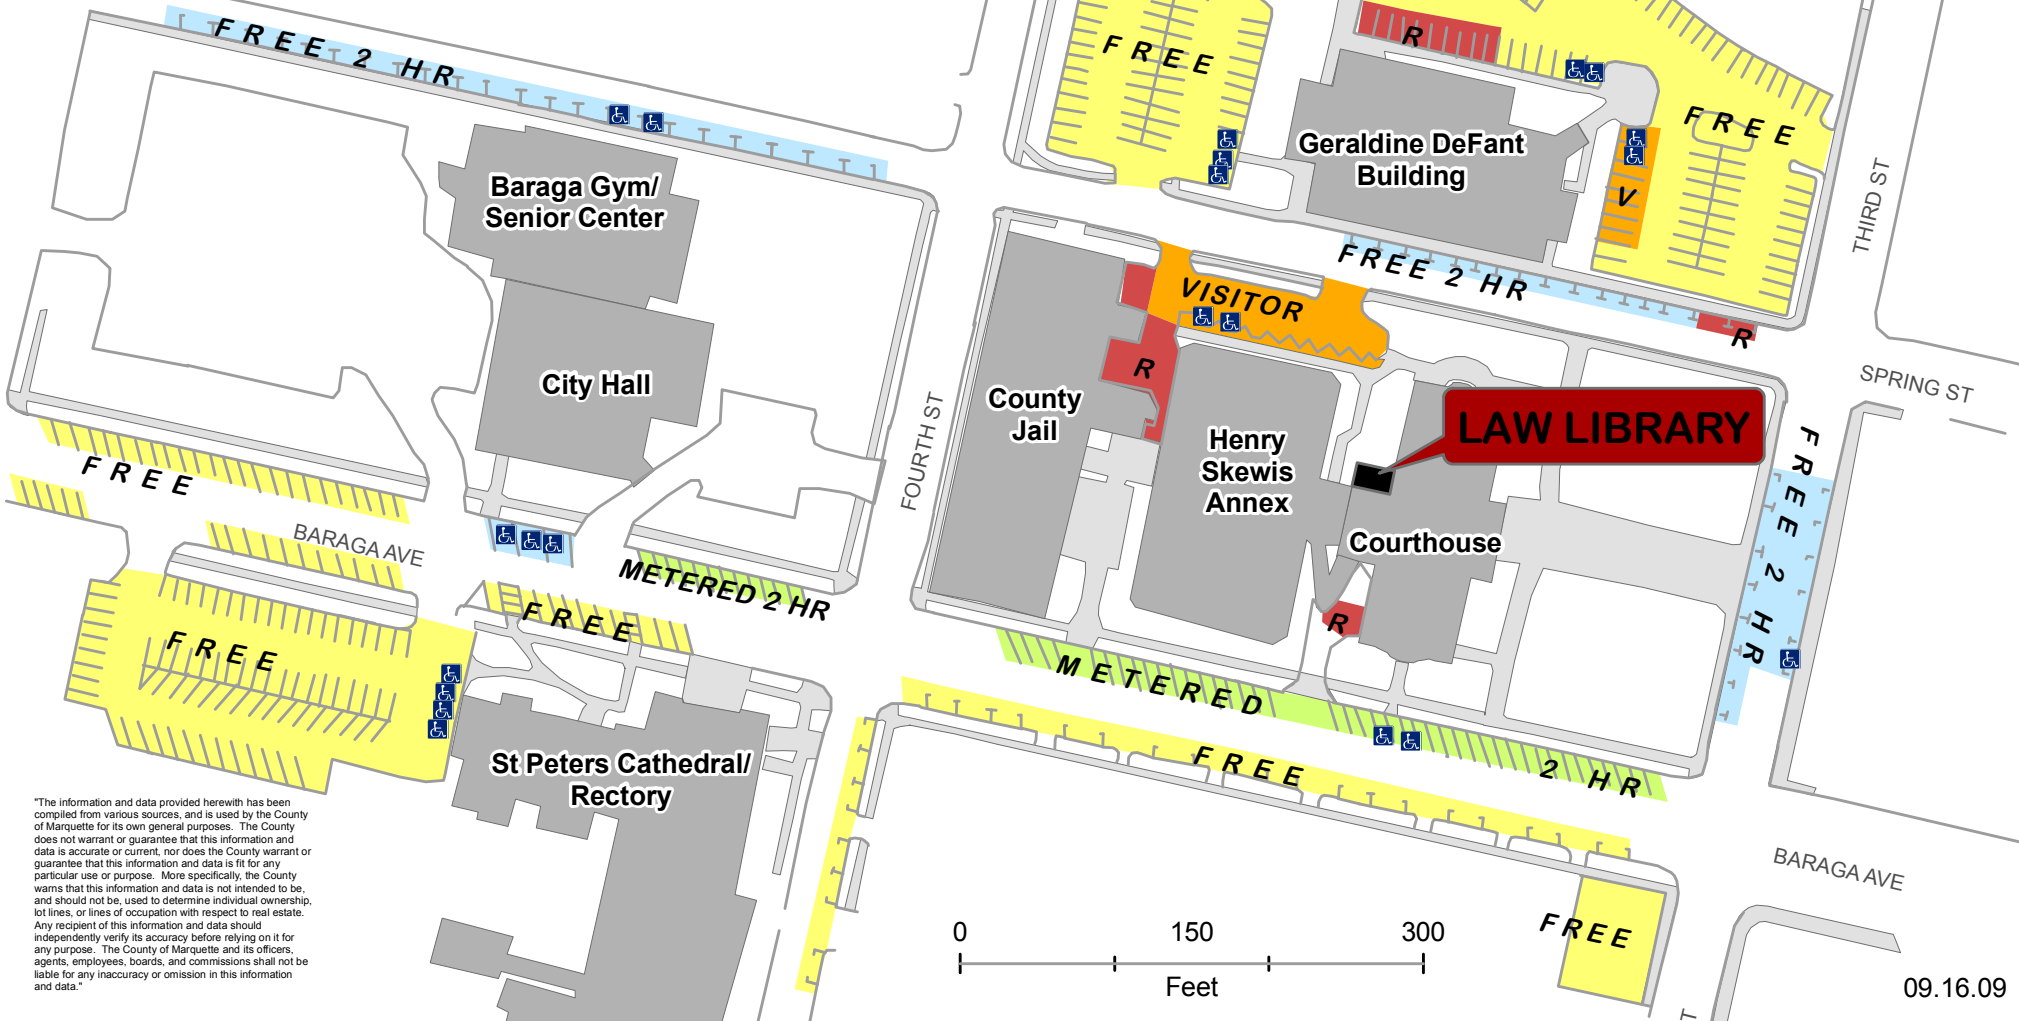

Parking Areas			
	Barrier Free		Free Visitor Only
	Free		Metered 2 Hour Time Limit
	Free 2 Hour Time Limit		Restricted