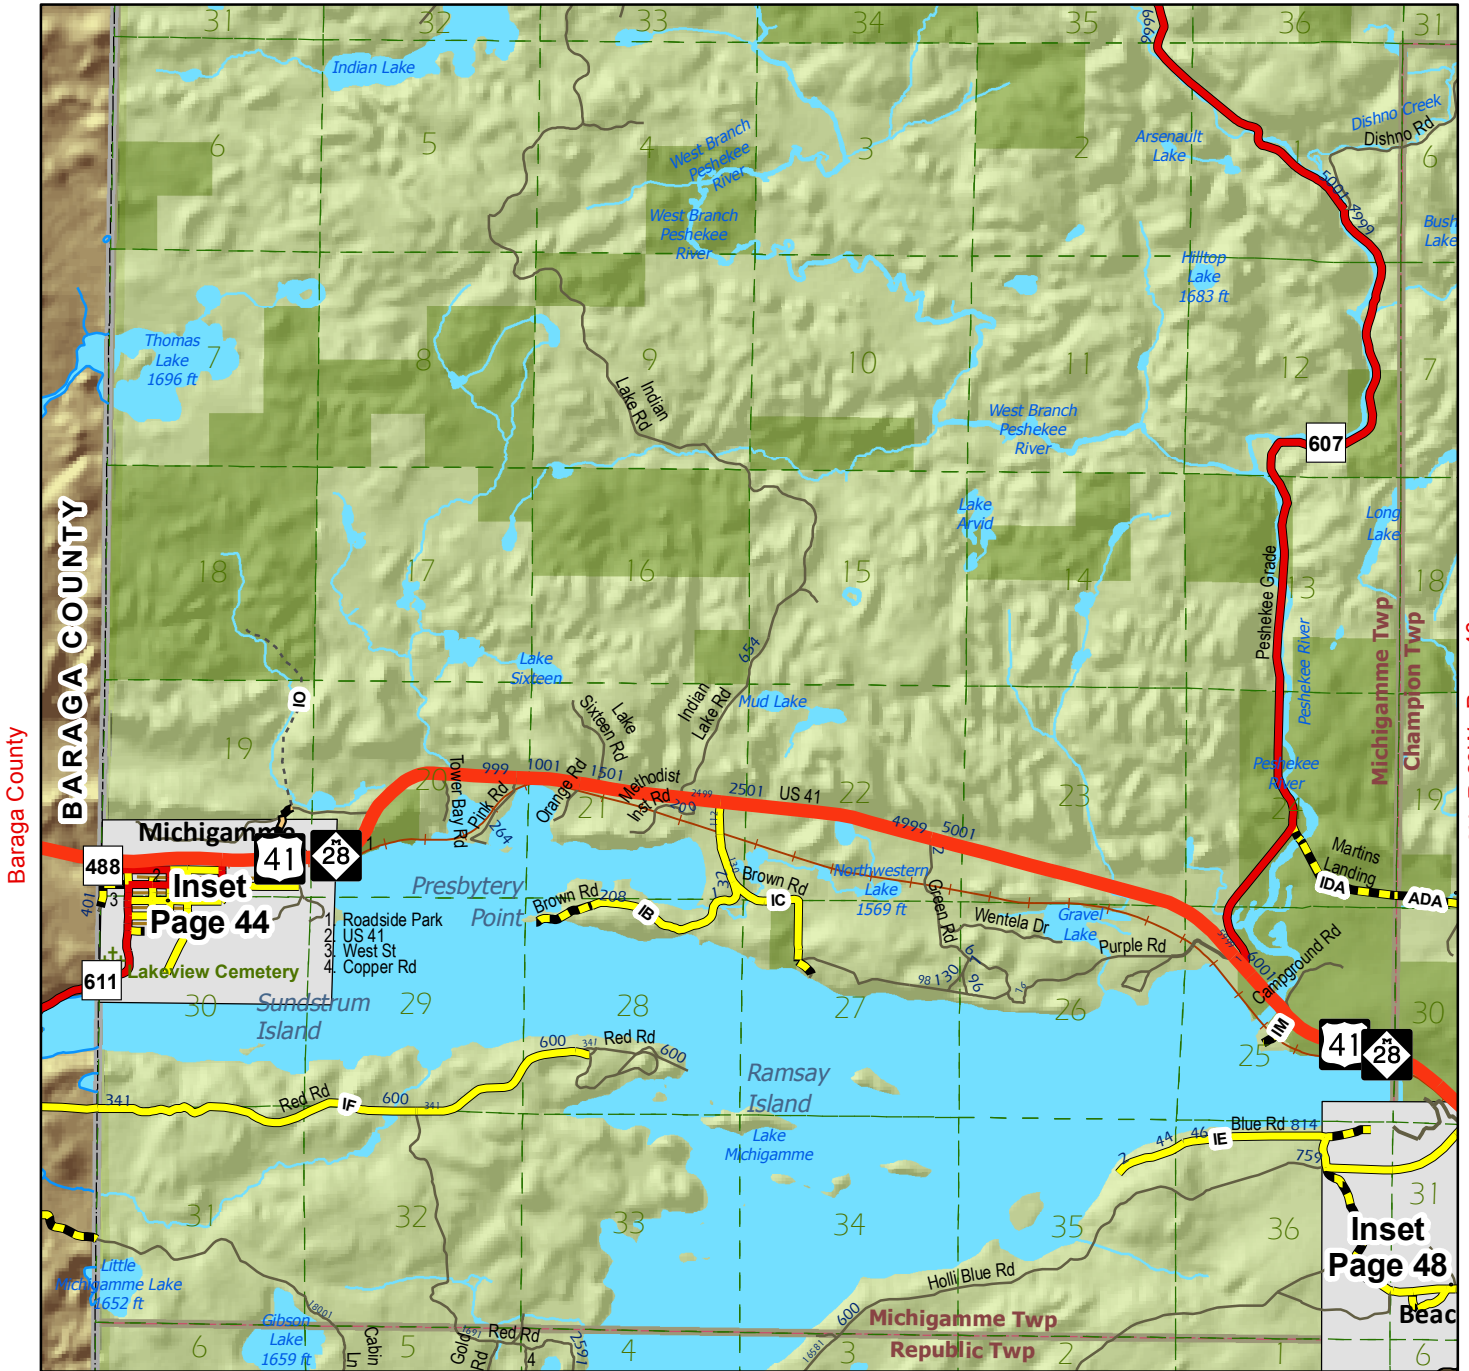

# Michigamme Twp. (S)

# T.48N.-R.30W.

T.49N.-R.30W., Page 30

T.47N.-R.30W., Page 70

© Marquette County Resource Management / Development Department, 2013.