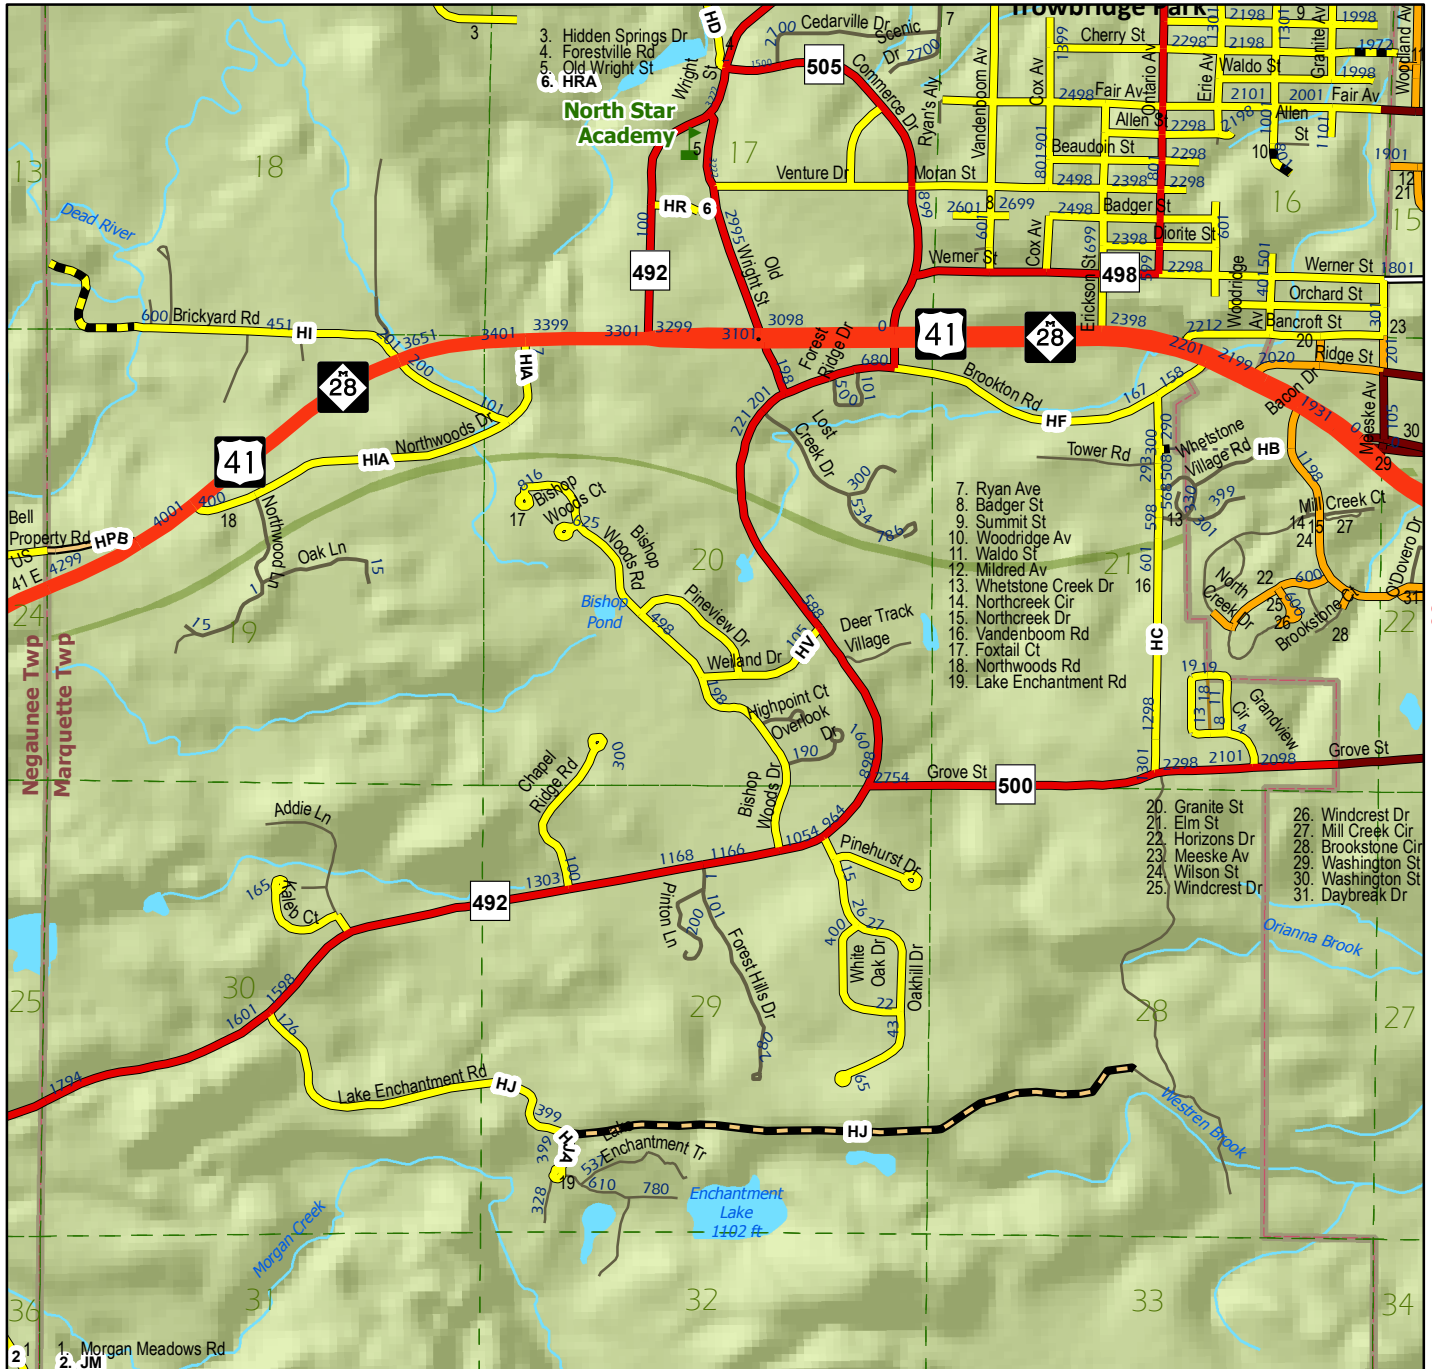

Marquette Twp. South

Inset

T.48N.-R.25W., Page 58

T.48N.-R.26W., Page 56

Trowbridge Park, Page 62

T.48N.-R.25W., Page 58

© Marquette County Resource Management / Development Department, 2013.