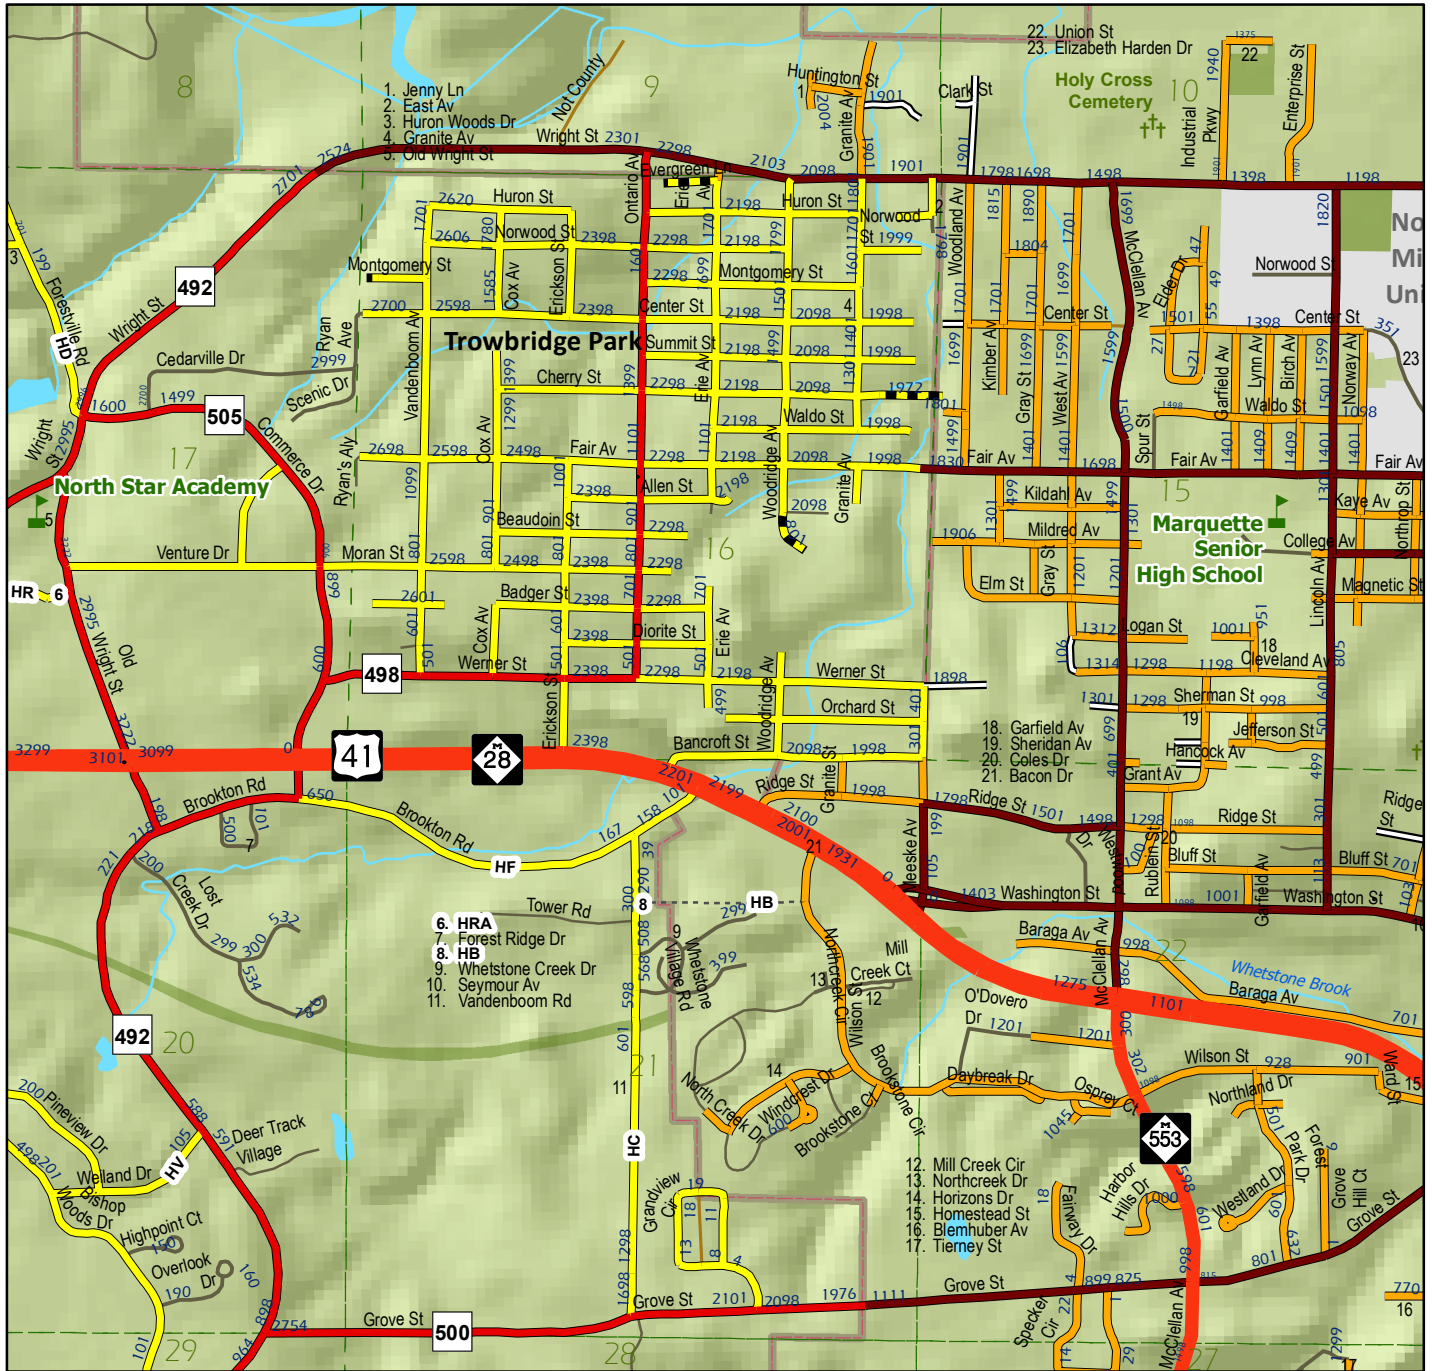

Trowbridge Park

Inset

T.48N.-R.25W., Page 58

Mqt. Twp. South, Page 60

Mqt. Central, Page 66

Mqt. Twp. South, Page 60

© Marquette County Resource Management / Development Department, 2013.