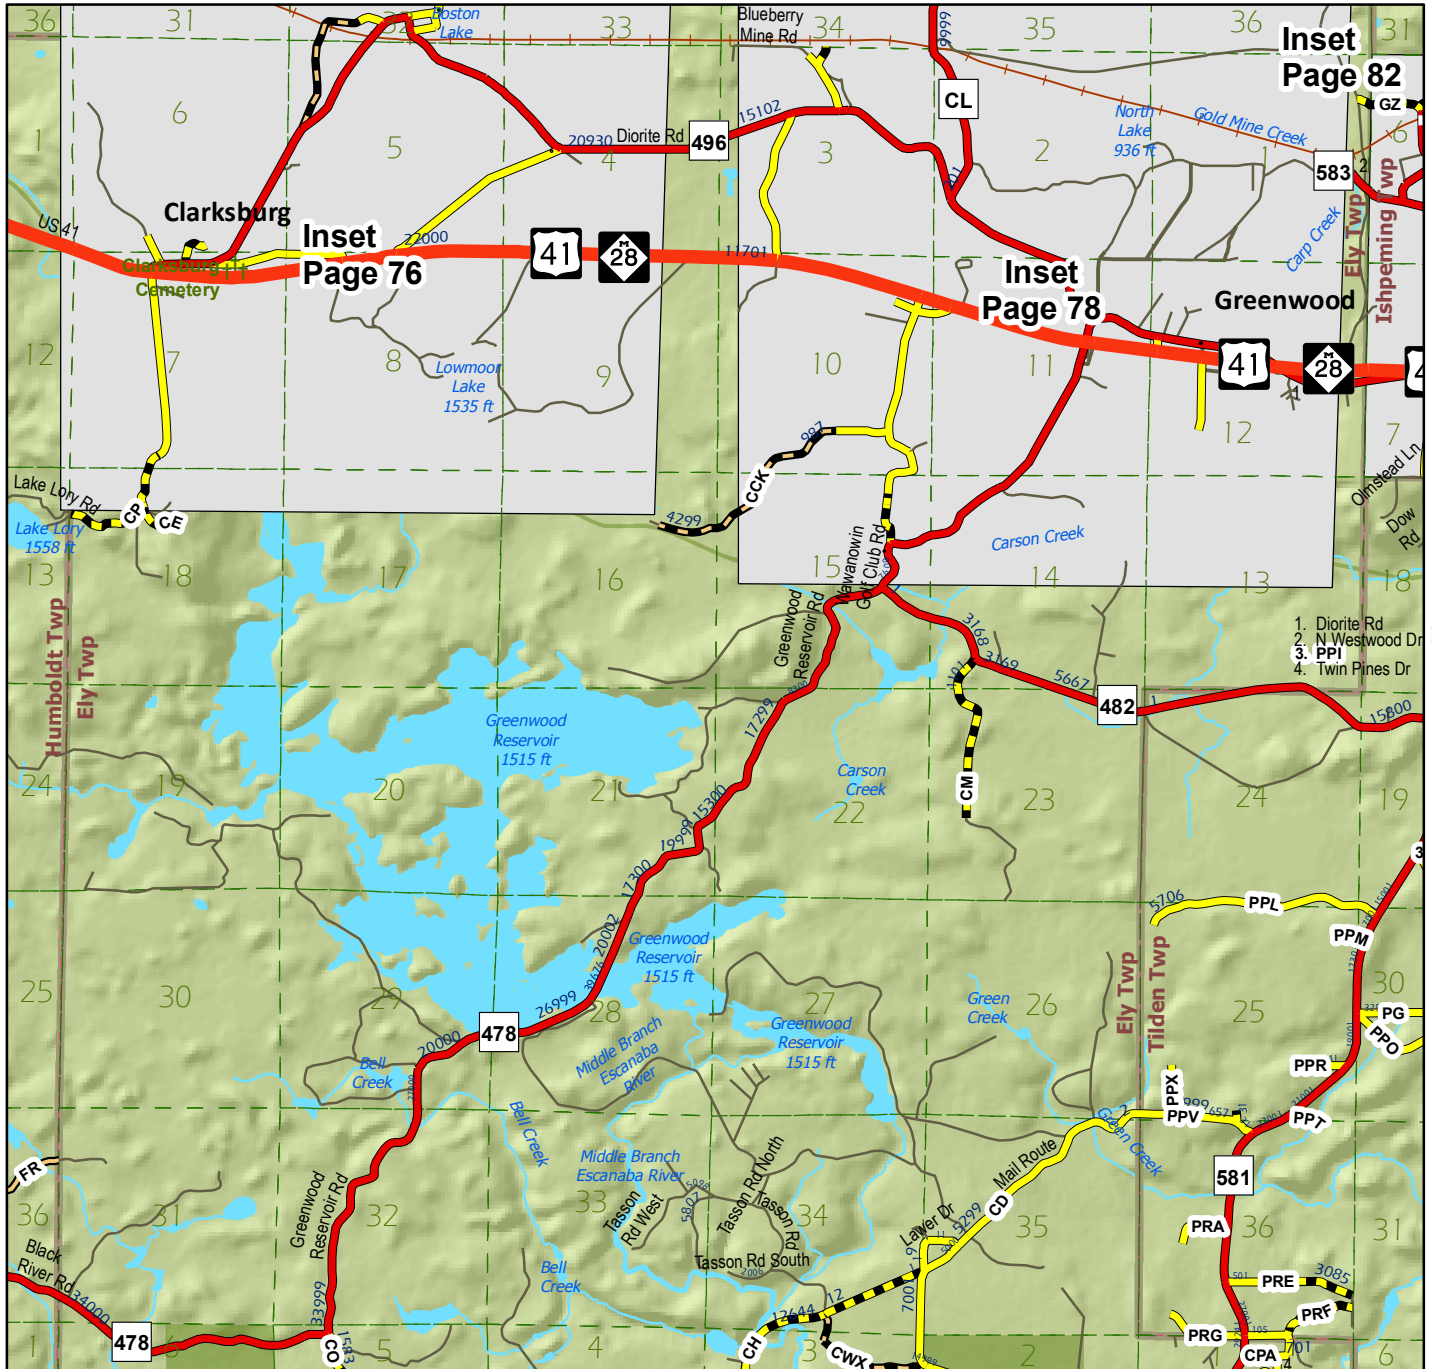

Ely Twp. (Central)

T.47N.-R.28W.

T.48N.-R.28W., Page 50

T.46N.-R.28W., Page 124

T.47N.-R.29W., Page 72

T.47N.-R.27W., Page 80

© Marquette County Resource Management / Development Department, 2013.