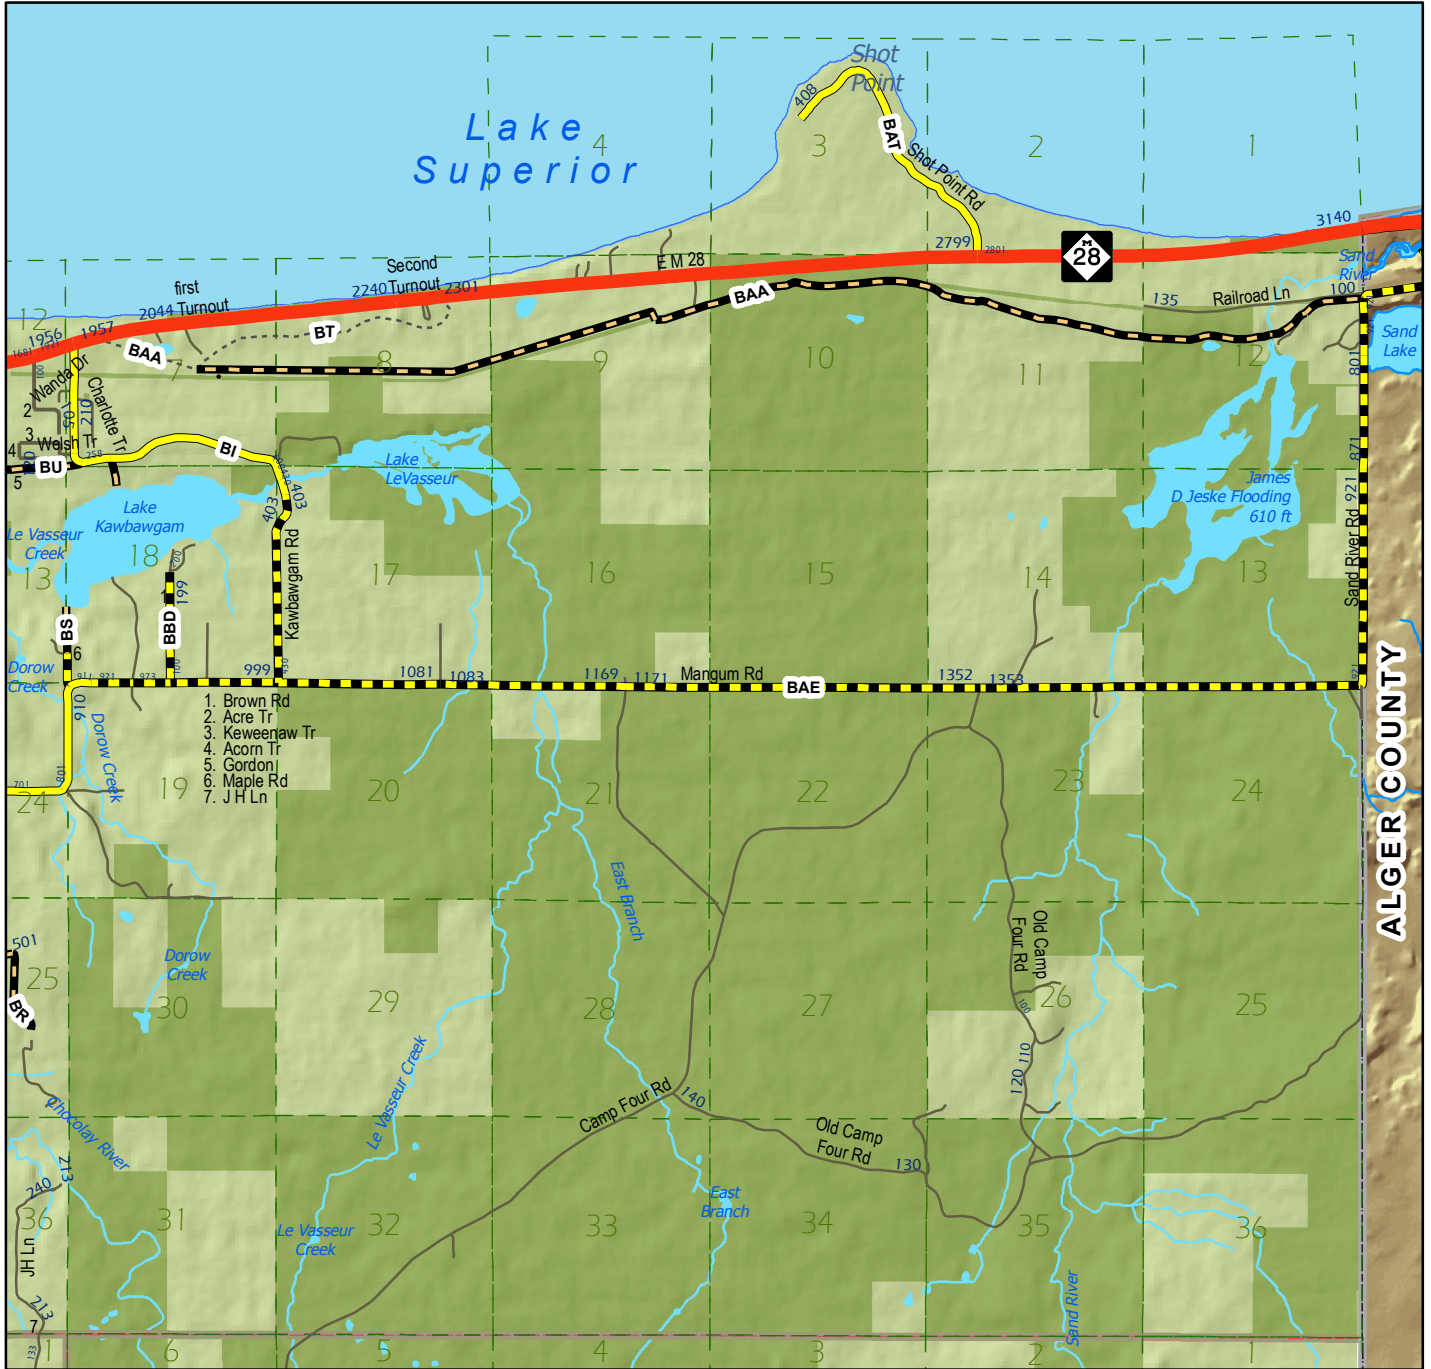

Chocolay Twp. (E)

T.47N.-R.23W.

Lake Superior

T.47N.-R.24W., Page 106

T.46N.-R.23W., Page 138

© Marquette County Resource Management / Development Department, 2013.