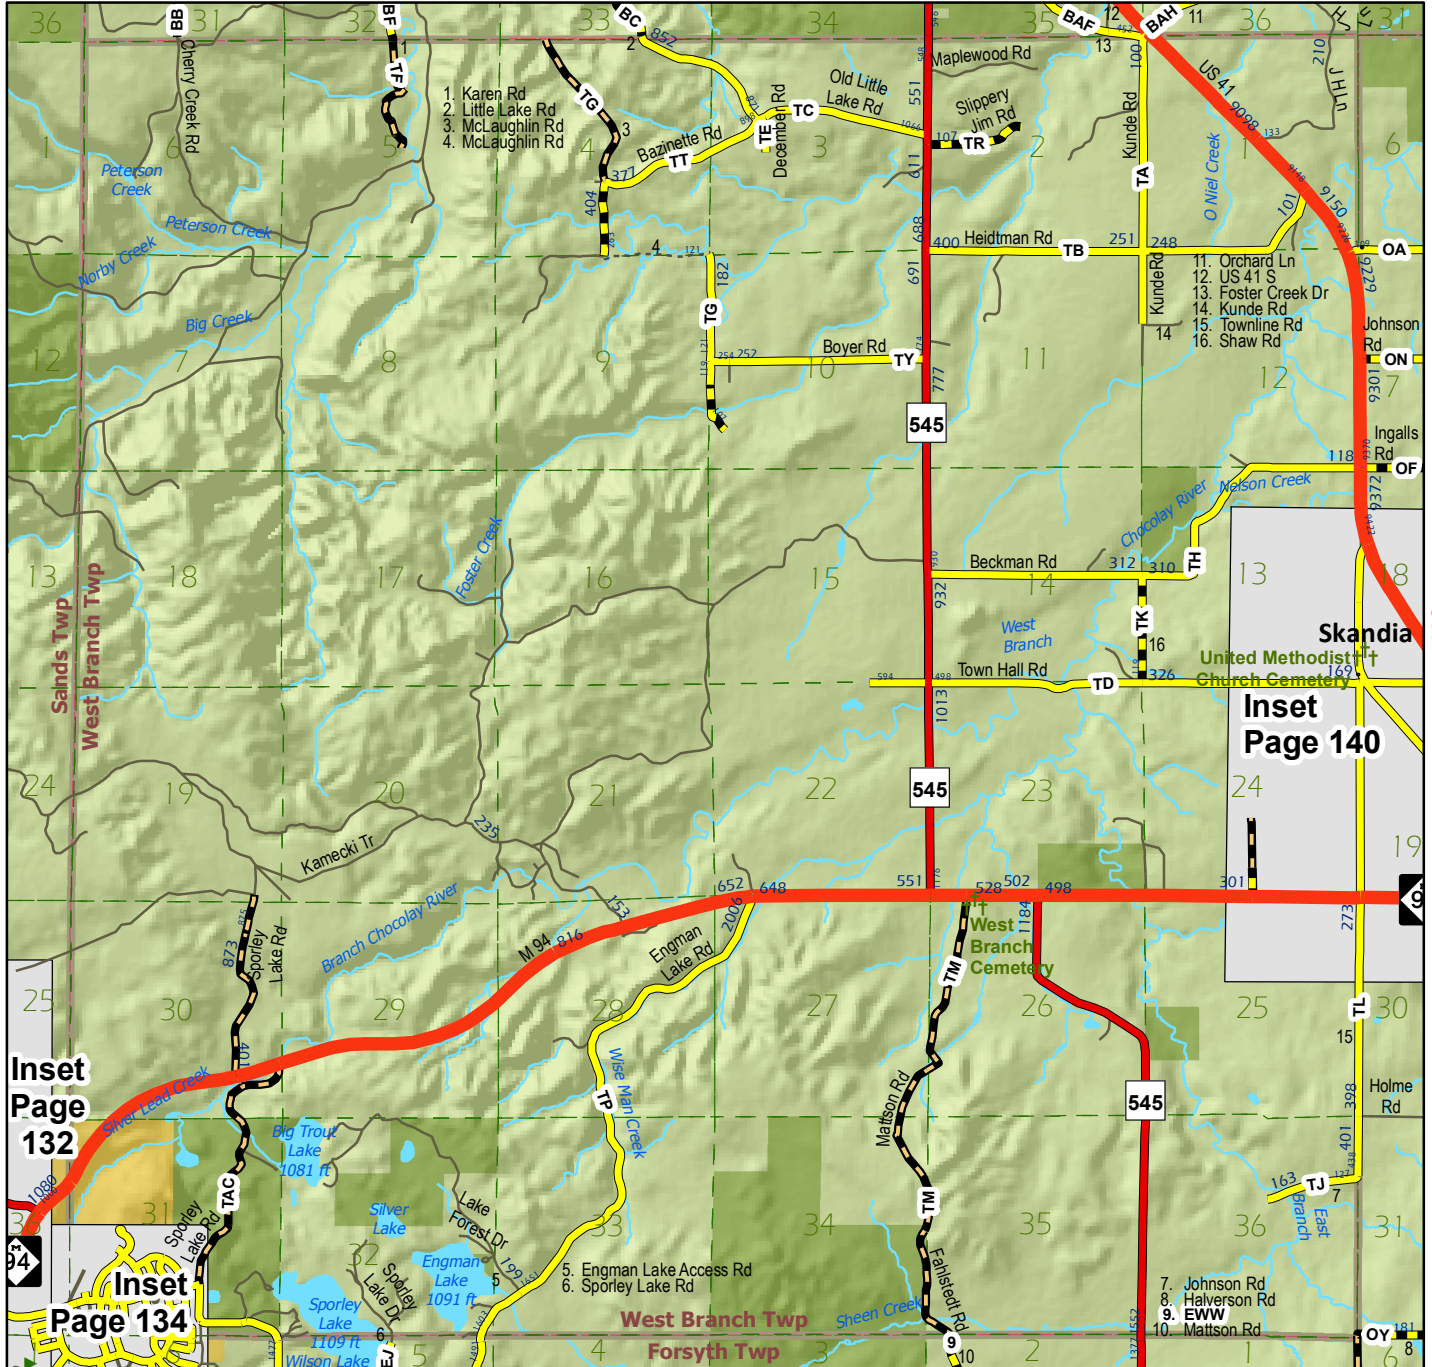

West Branch Twp.

T.46N.-R.24W.

T.47N.-R.24W., Page 106

T.45N.-R.24W., Page 158

© Marquette County Resource Management / Development Department, 2013.