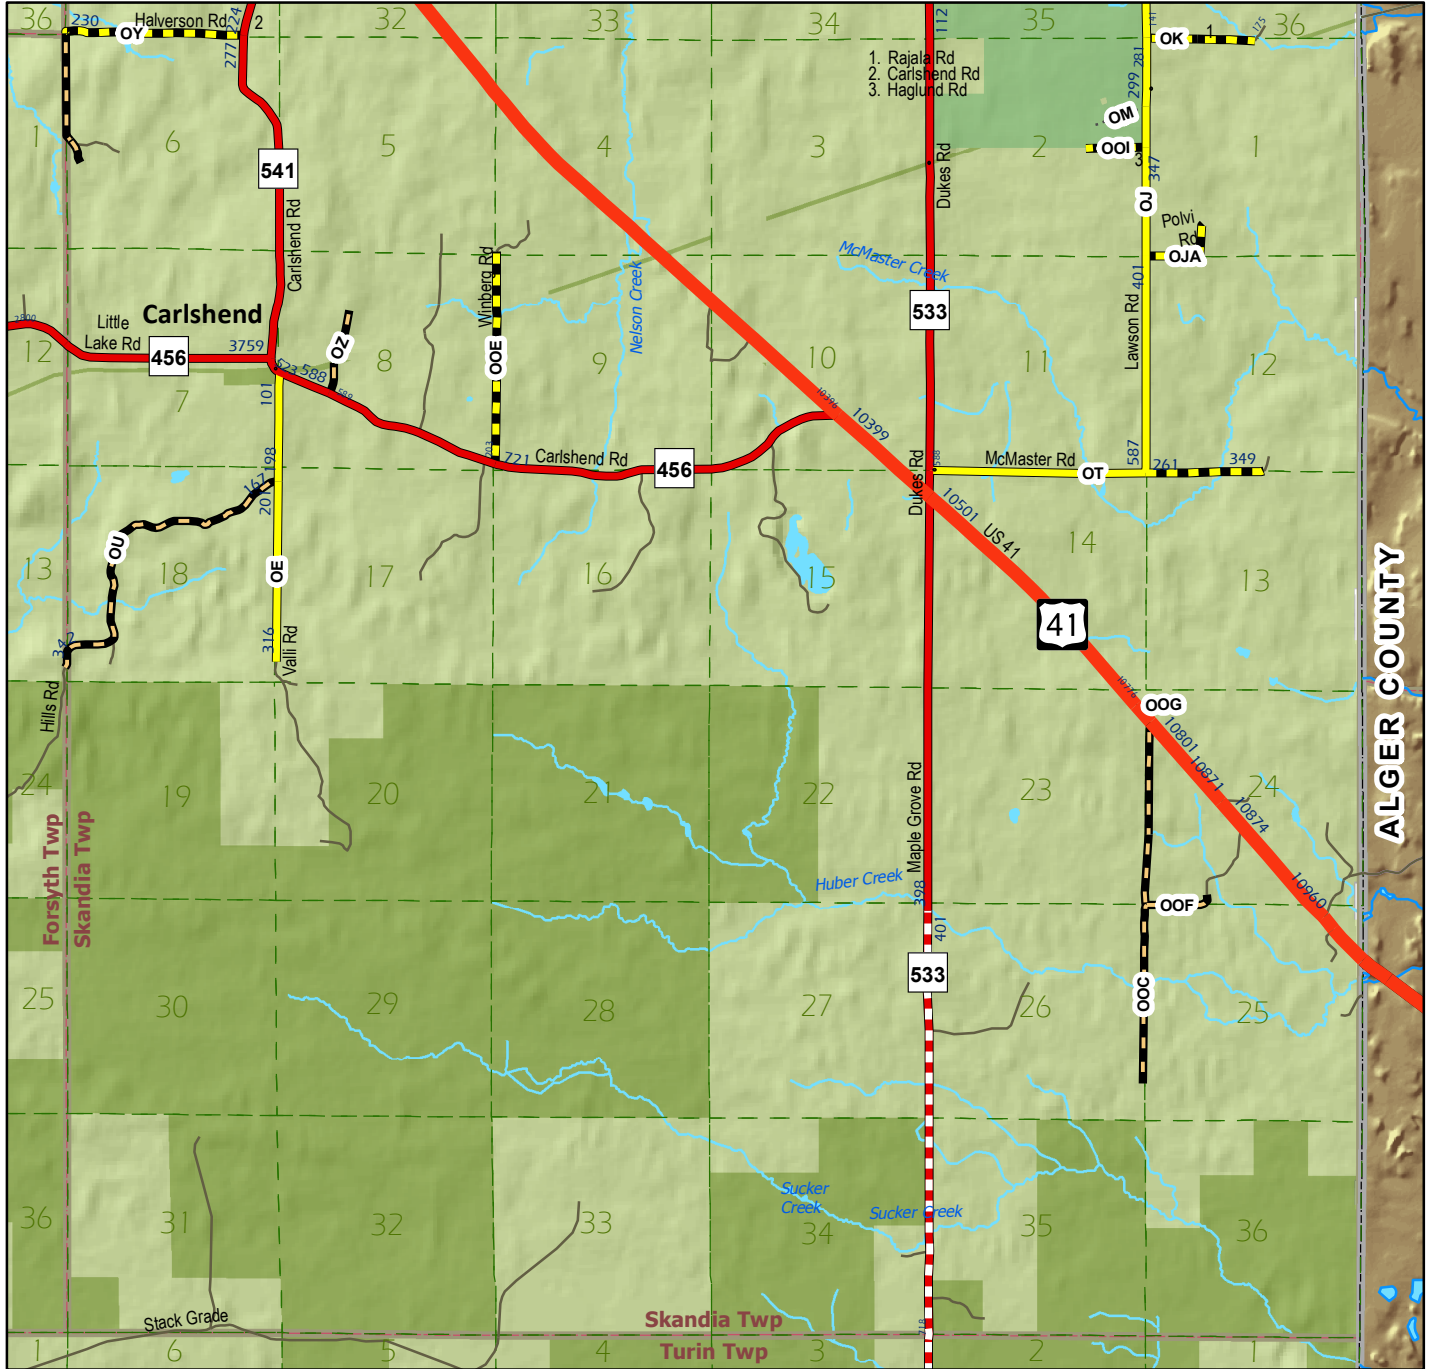

Skandia Twp. (South)

T.45N.-R.23W.

T.46N.-R.23W., Page 138

T.45N.-R.24W., Page 158

T.44N.-R.23W., Page 170

© Marquette County Resource Management / Development Department, 2013.