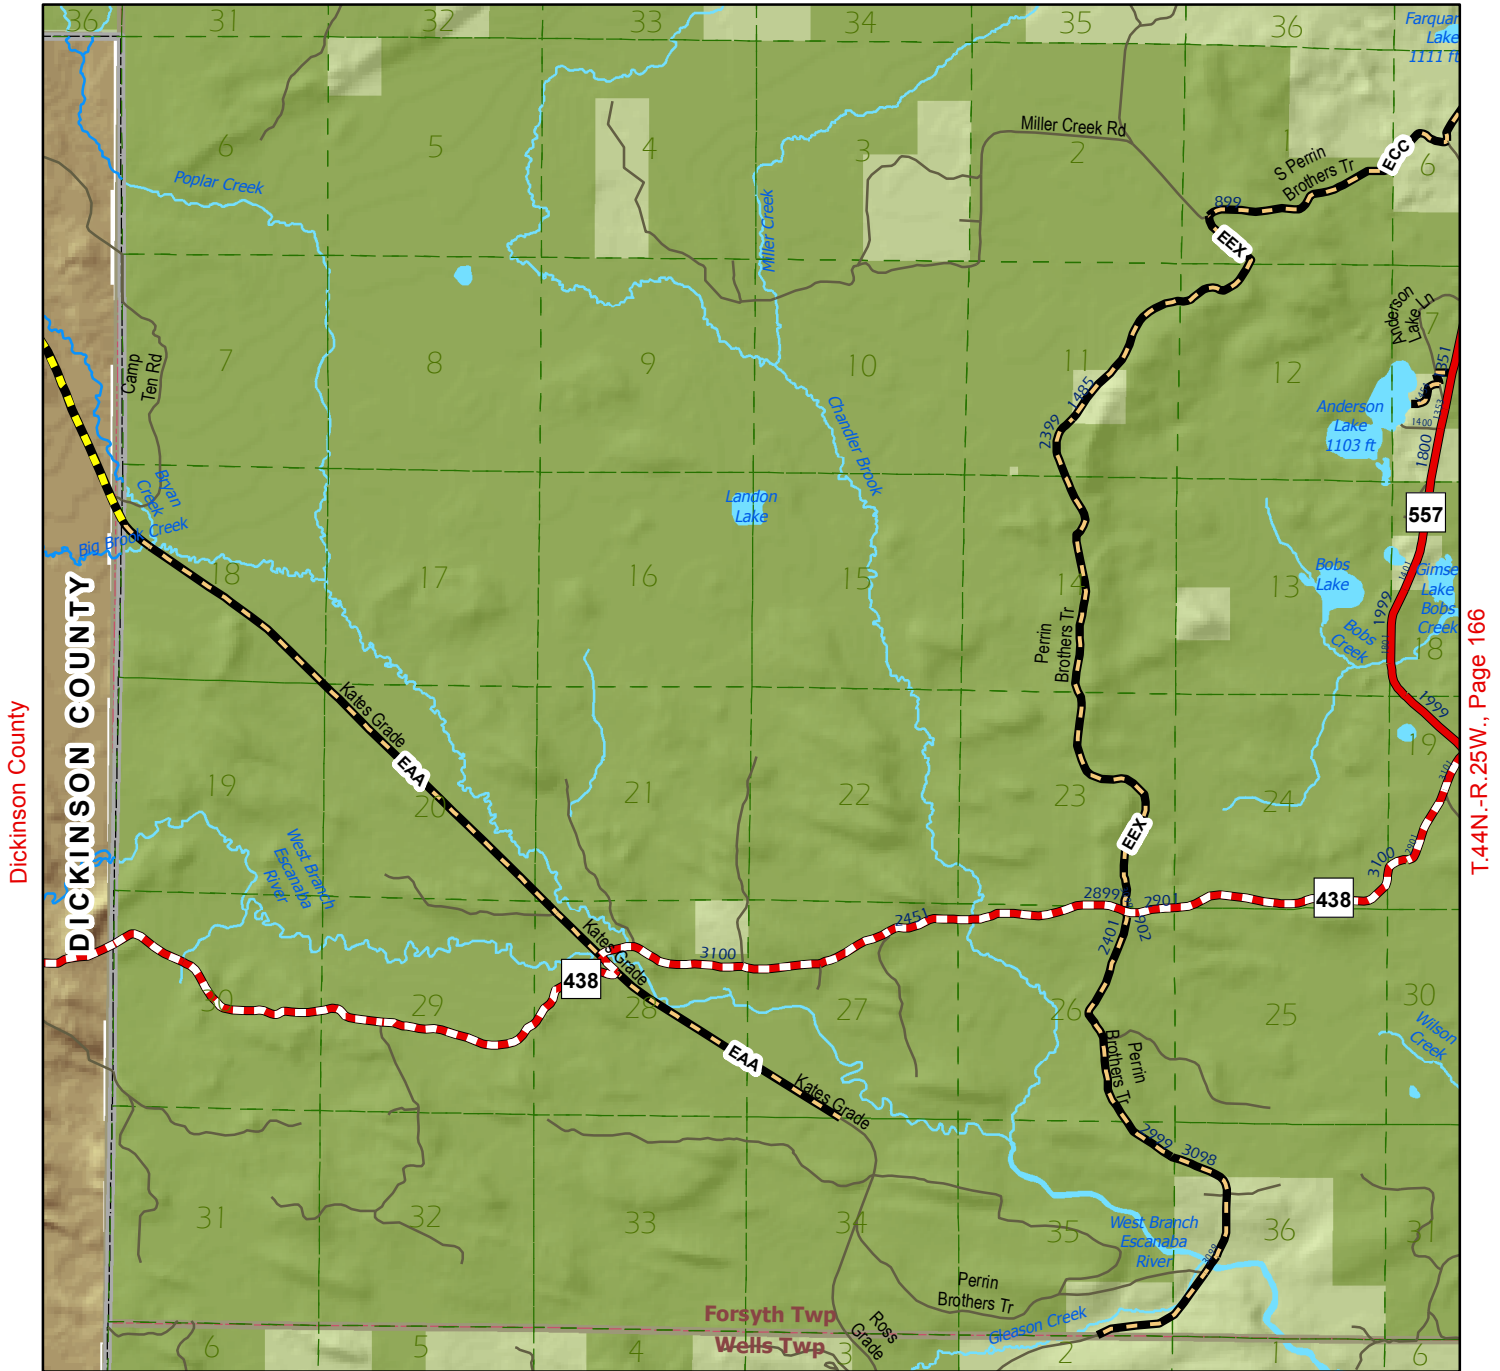

Forsyth Twp. (SW)

T.44N.-R.26W.

T.45N.-R.26W., Page 150

T.43N.-R.26W., Page 172

© Marquette County Resource Management / Development Department, 2013.