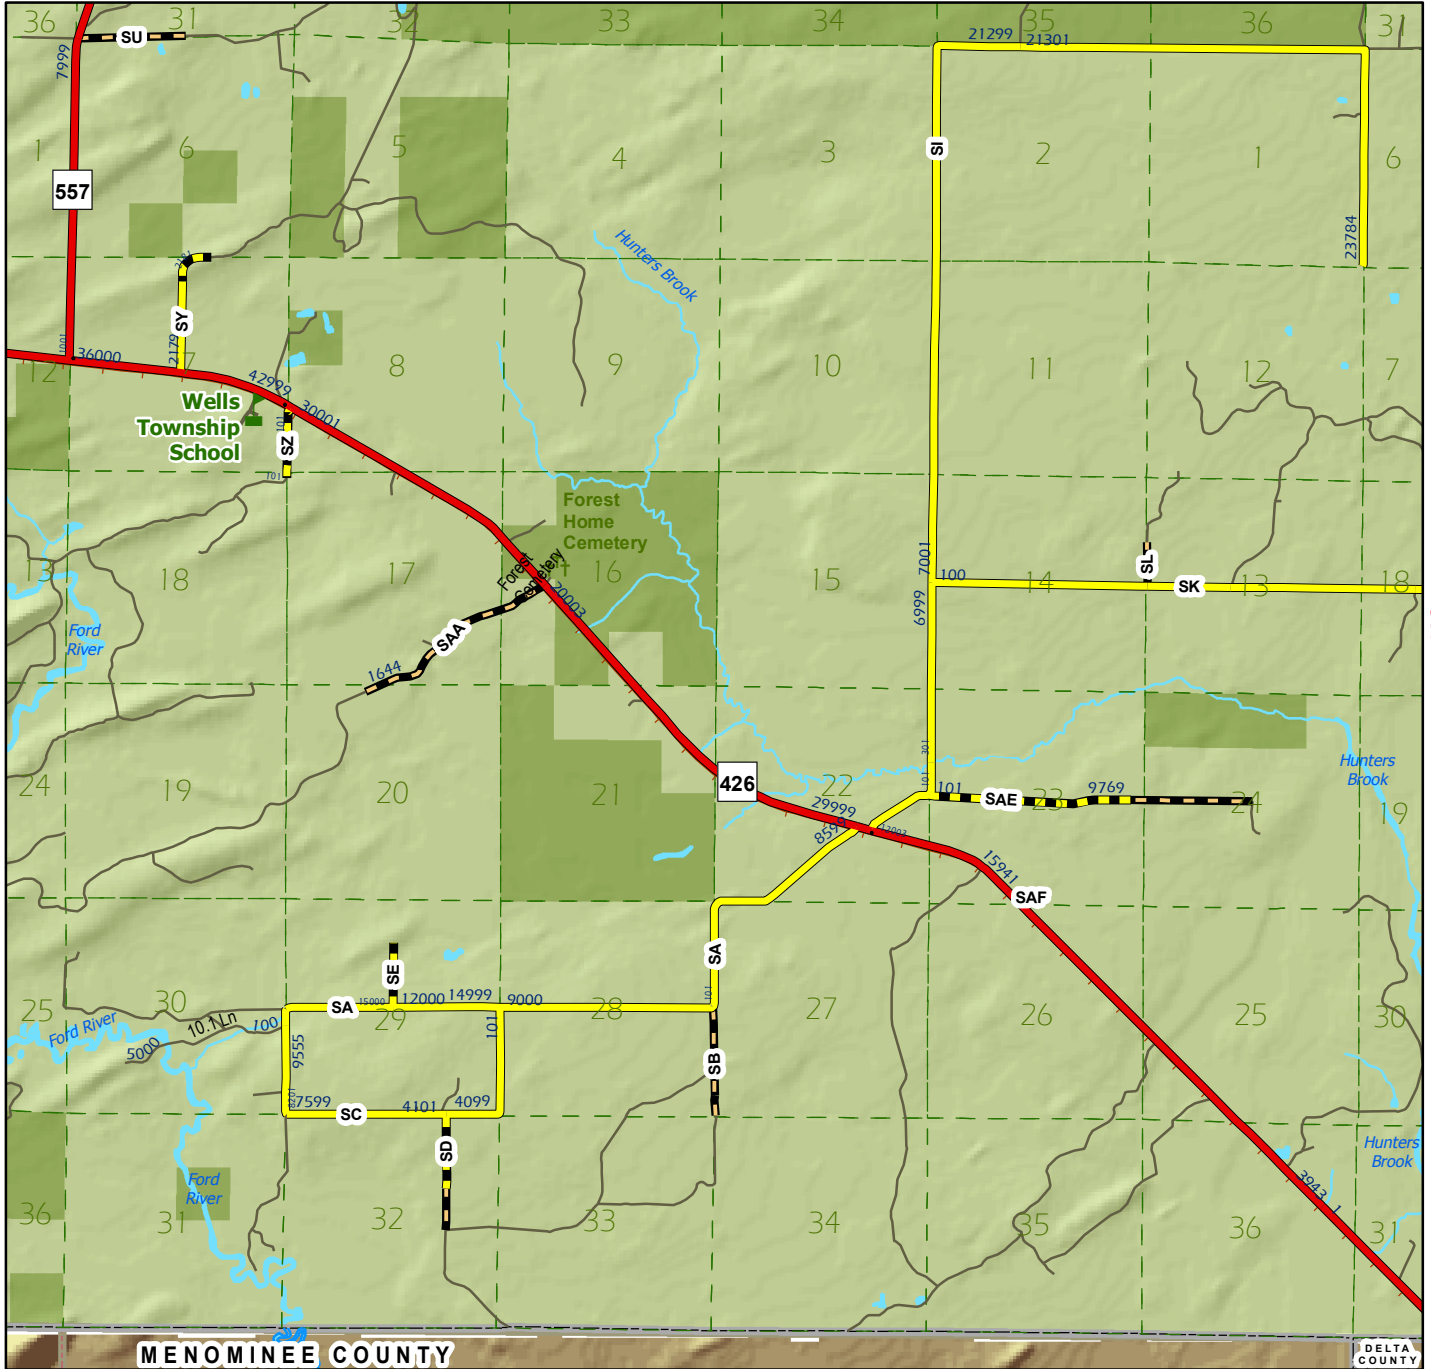

# Wells Twp. (S Central)

# T.42N.-R.25W.

T.43N.-R.25W., Page 174

T.42N.-R.26W., Page 178

T.42N.-R.24W., Page 182

MENOMINEE COUNTY

DELTA COUNTY

Menominee County

© Marquette County Resource Management / Development Department, 2013.