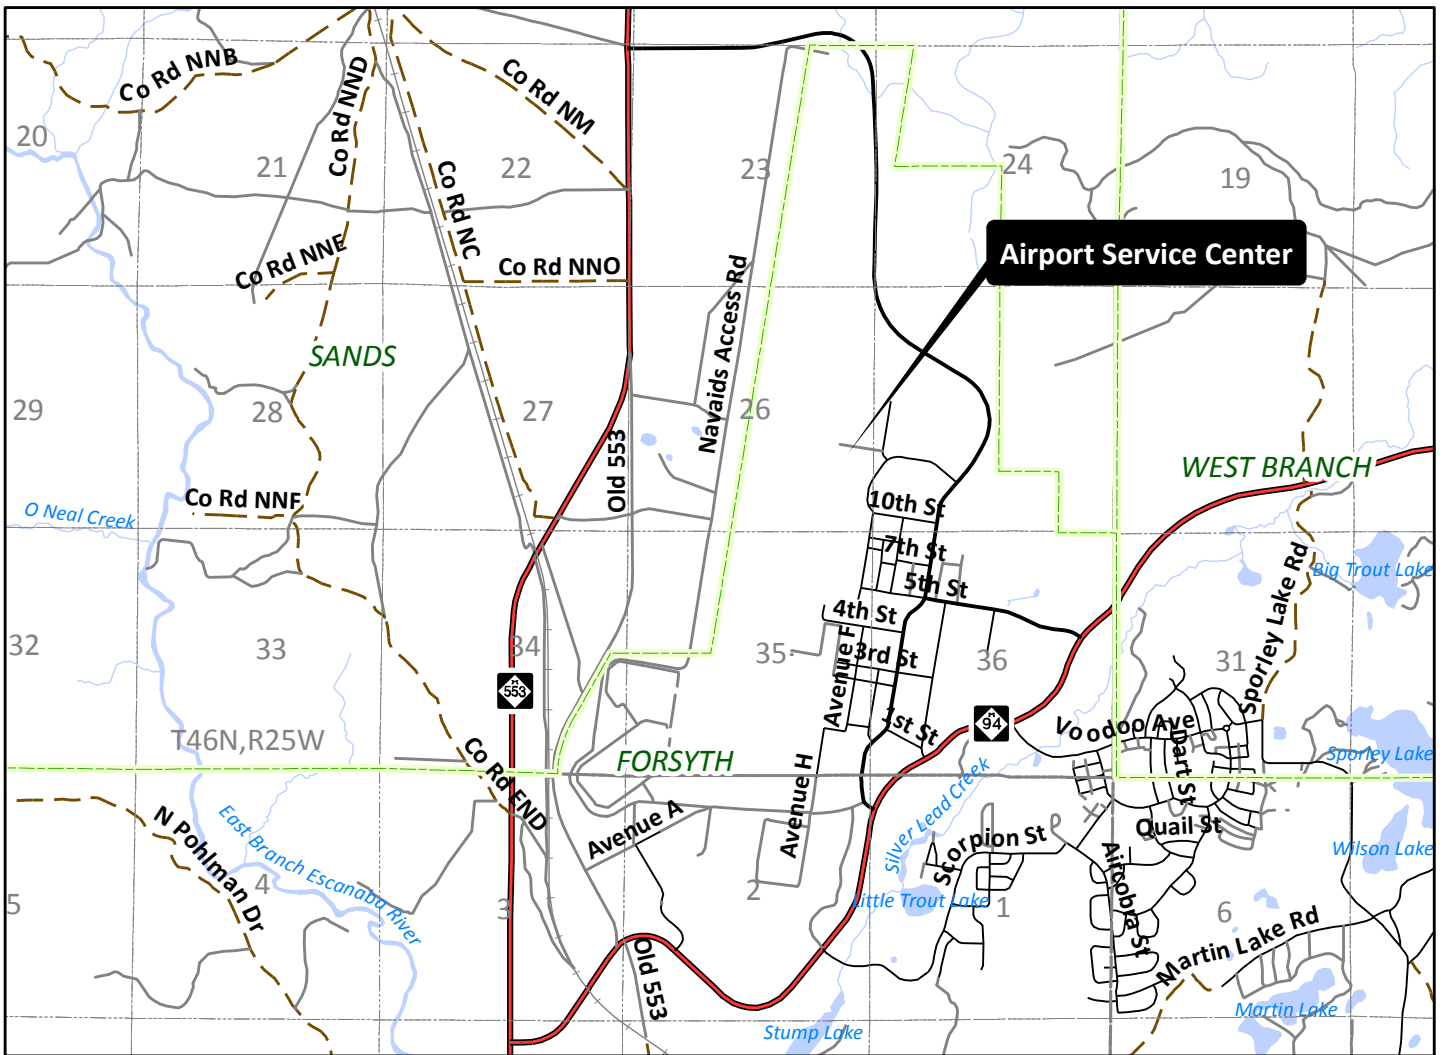

MARQUETTE COUNTY, MICHIGAN

AIRPORT SERVICE CENTER

125 G Avenue
Gwinn, MI 49841