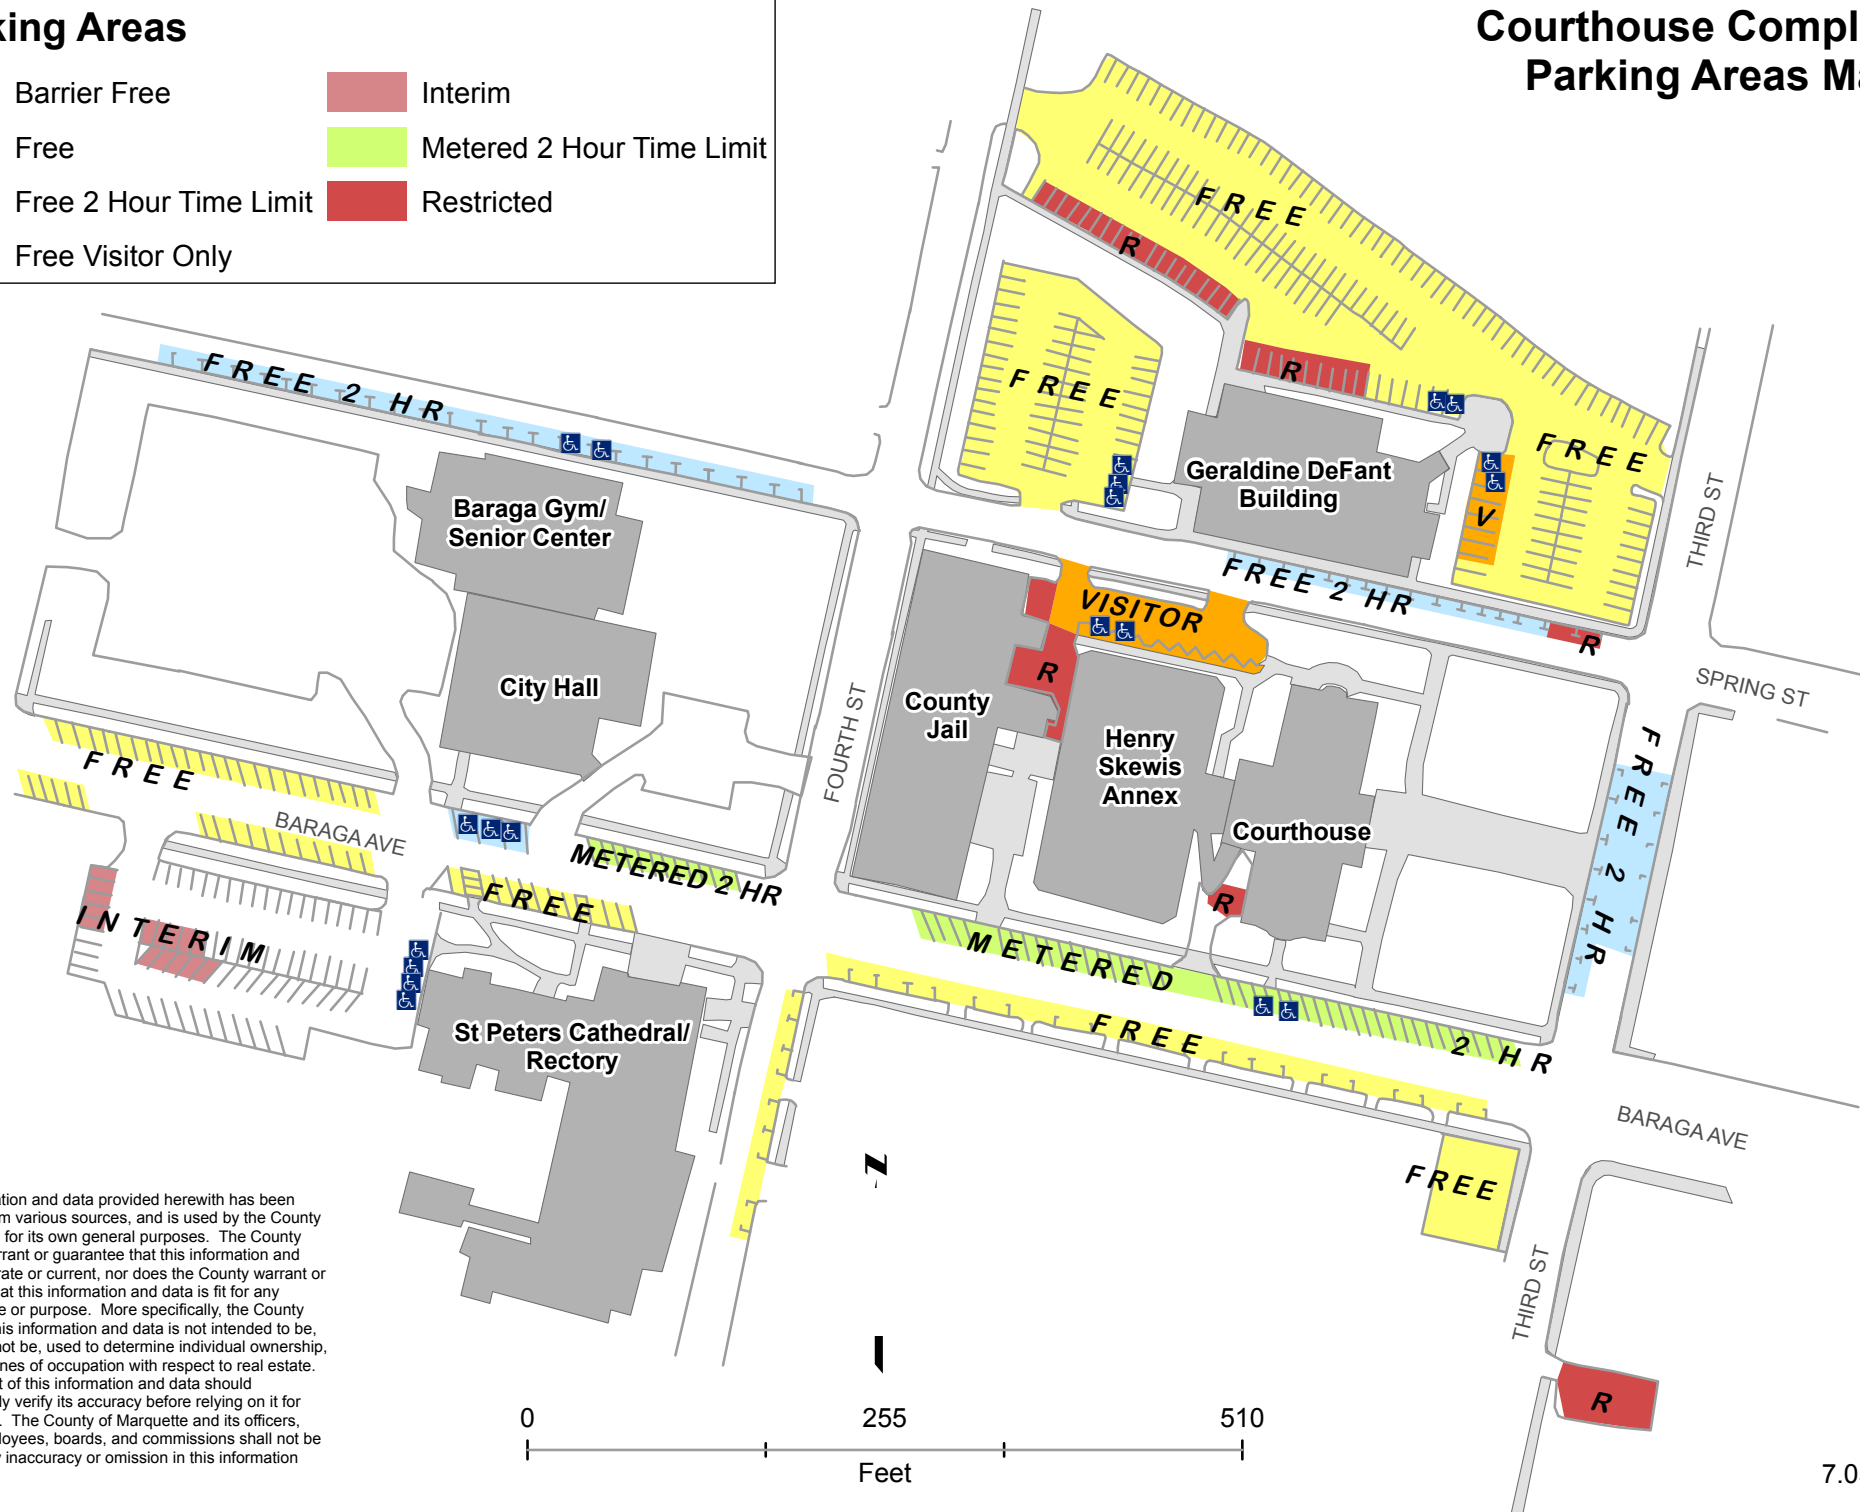

Parking Areas

-  Barrier Free
-  Free
-  Free 2 Hour Time Limit
-  Free Visitor Only
-  Interim
-  Metered 2 Hour Time Limit
-  Restricted

Courthouse Complex Parking Areas Map

"The information and data provided herewith has been compiled from various sources, and is used by the County of Marquette for its own general purposes. The County does not warrant or guarantee that this information and data is accurate or current, nor does the County warrant or guarantee that this information and data is fit for any particular use or purpose. More specifically, the County warns that this information and data is not intended to be, and should not be, used to determine individual ownership, lot lines, or lines of occupation with respect to real estate. Any recipient of this information and data should independently verify its accuracy before relying on it for any purpose. The County of Marquette and its officers, agents, employees, boards, and commissions shall not be liable for any inaccuracy or omission in this information and data."