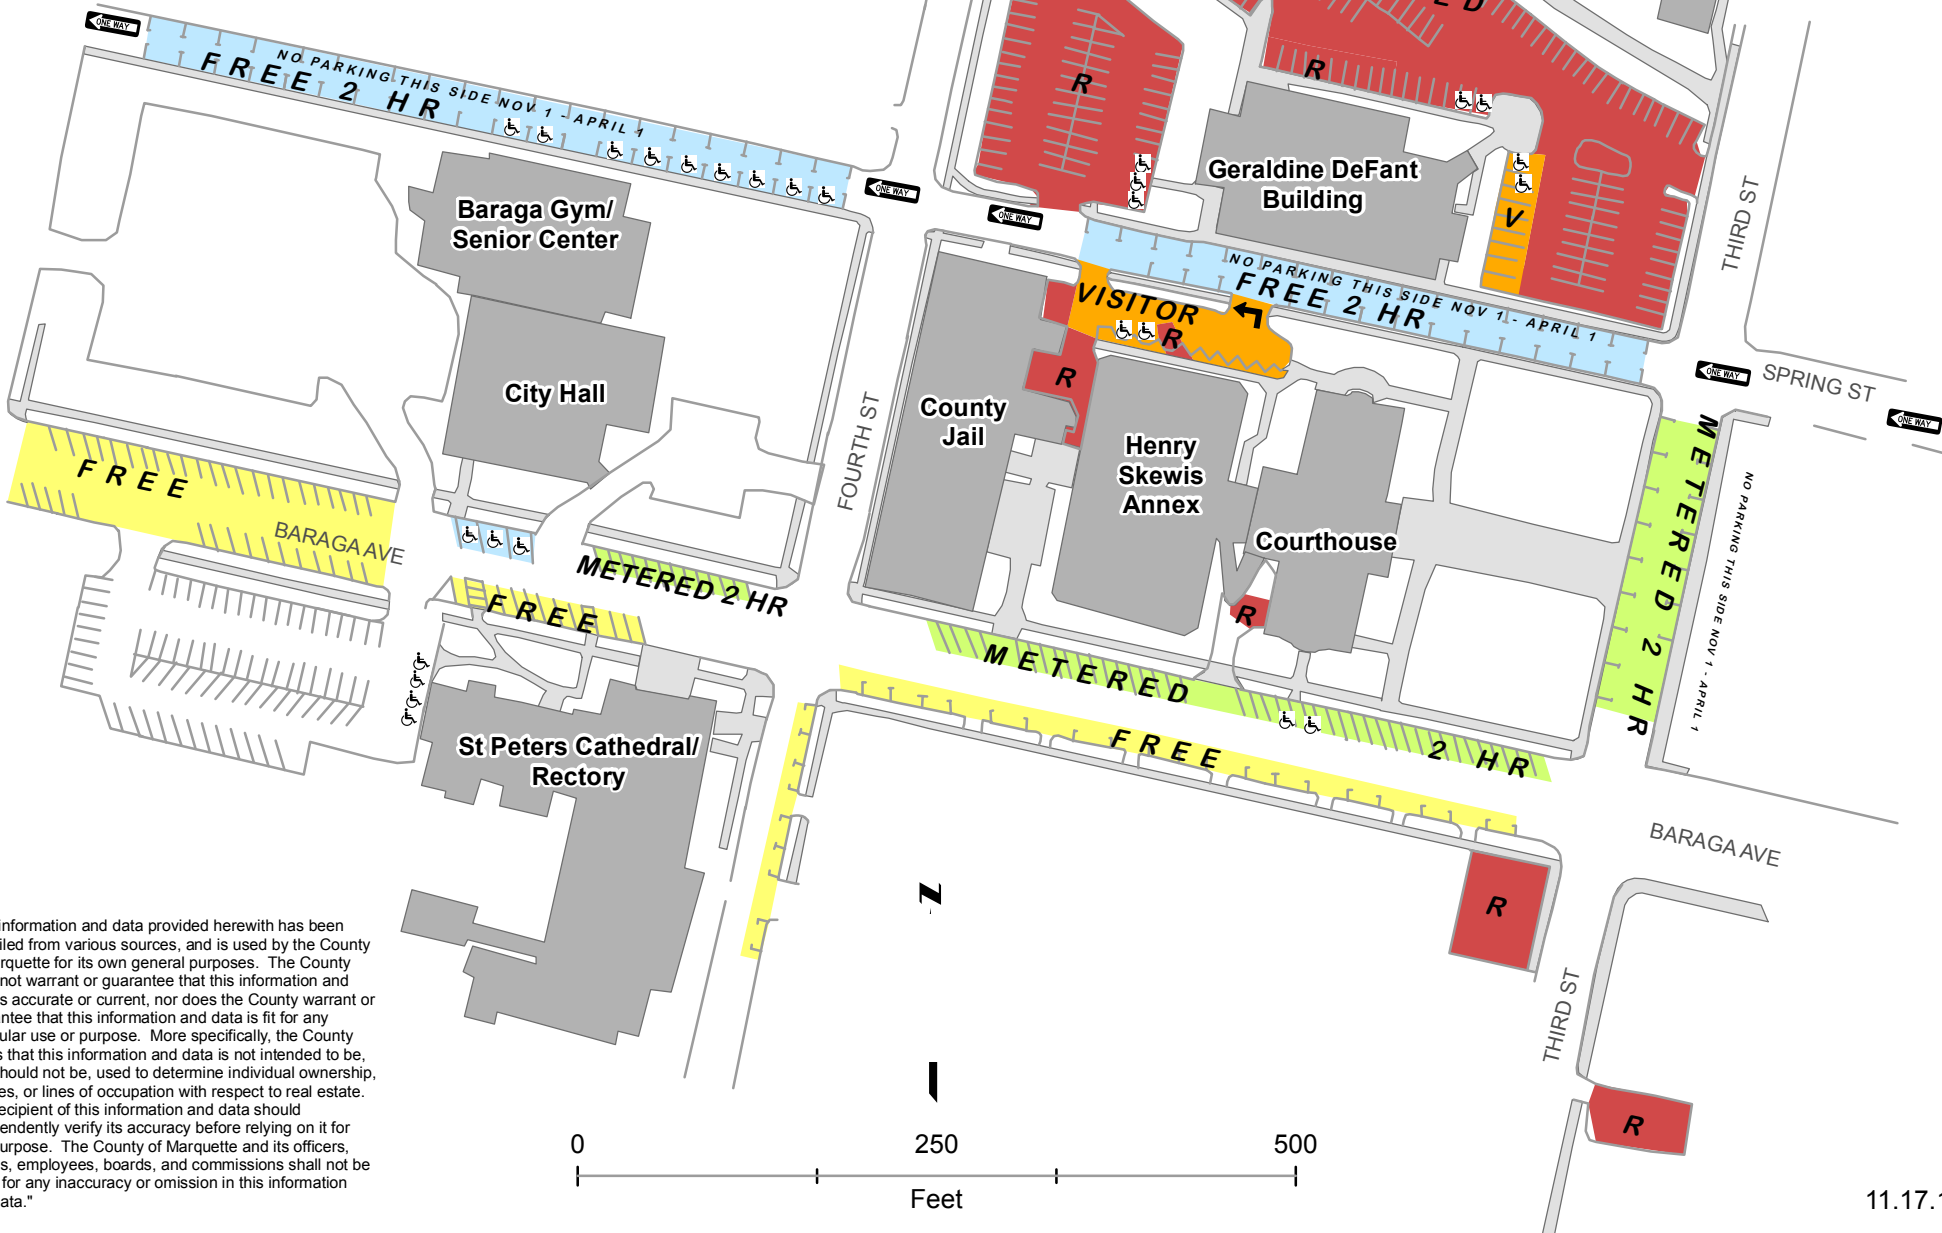

Courthouse Complex Parking Areas Map

Parking Areas

- Free
- Free 2 Hour Time Limit
- Free Visitor Only
- Metered 2 Hour Time Limit
- Restricted
- ♿ Barrier Free

"The information and data provided herewith has been compiled from various sources, and is used by the County of Marquette for its own general purposes. The County does not warrant or guarantee that this information and data is accurate or current, nor does the County warrant or guarantee that this information and data is fit for any particular use or purpose. More specifically, the County warns that this information and data is not intended to be, and should not be, used to determine individual ownership, lot lines, or lines of occupation with respect to real estate. Any recipient of this information and data should independently verify its accuracy before relying on it for any purpose. The County of Marquette and its officers, agents, employees, boards, and commissions shall not be liable for any inaccuracy or omission in this information and data."