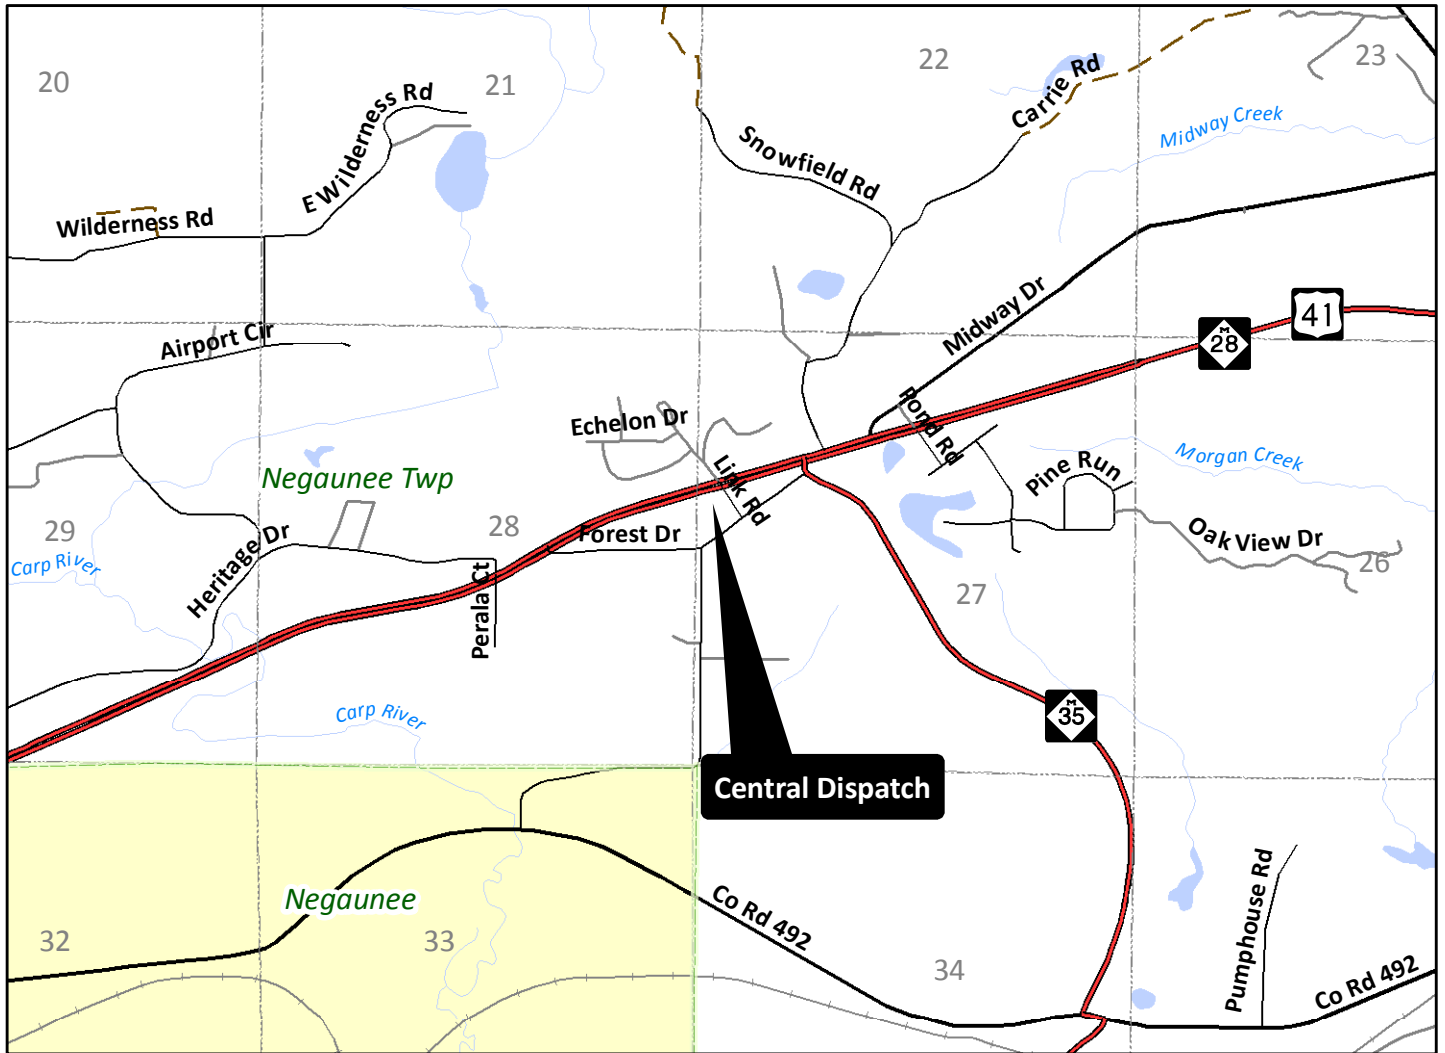

CENTRAL DISPATCH

180 US HWY 41 E
Negaunee, MI 49866