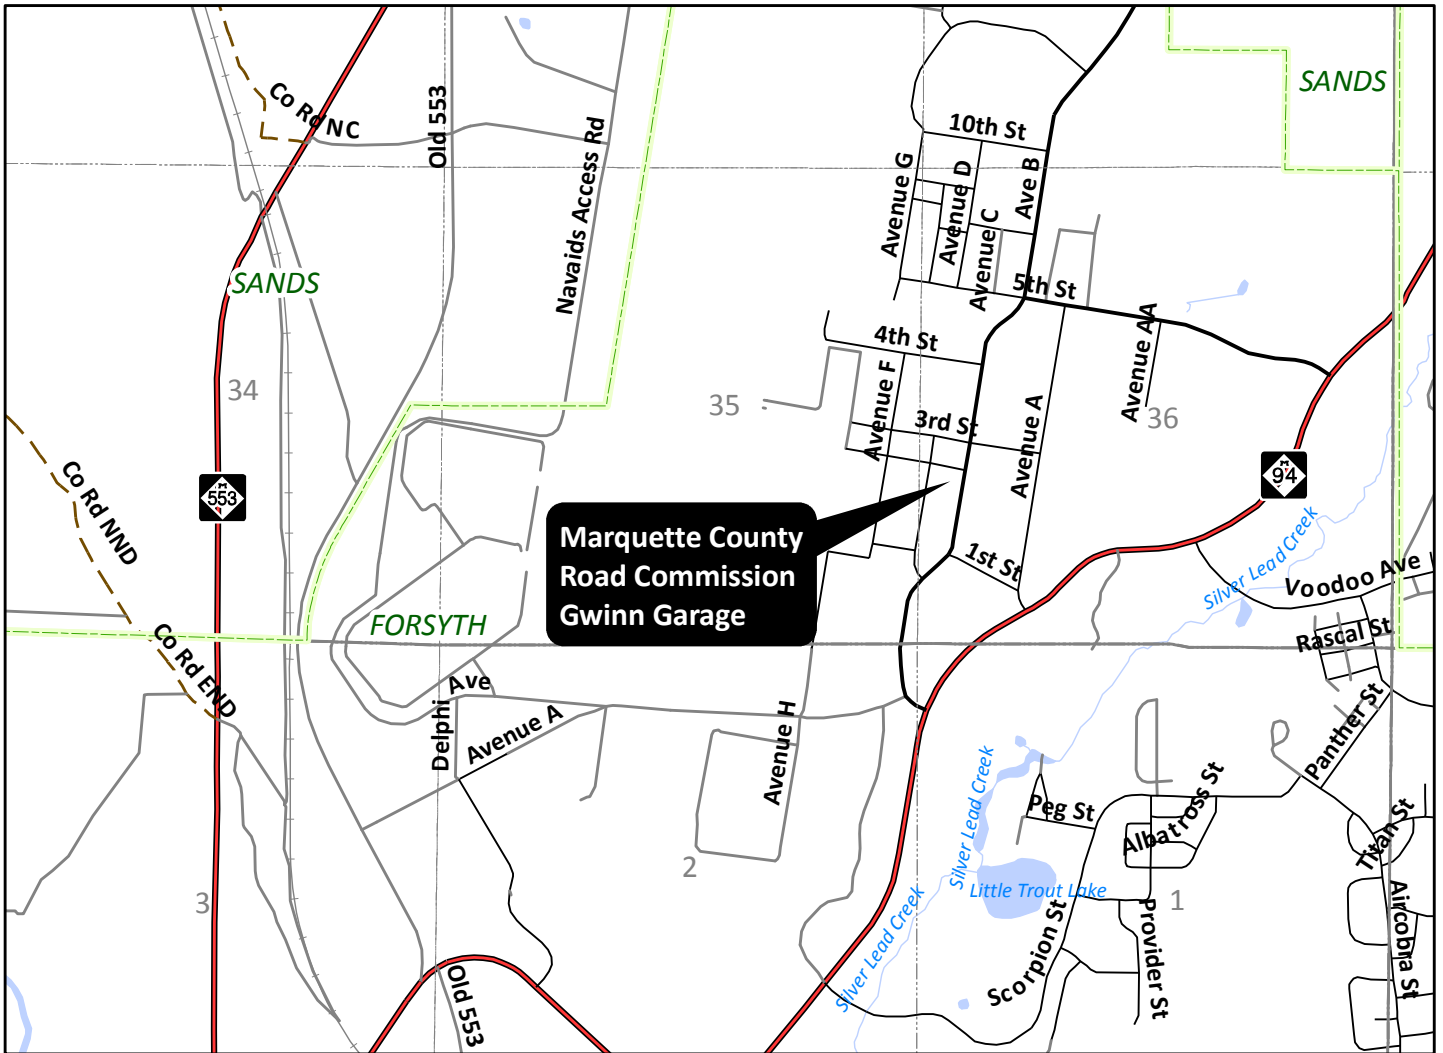

406 D Avenue
Gwinn, MI 49841