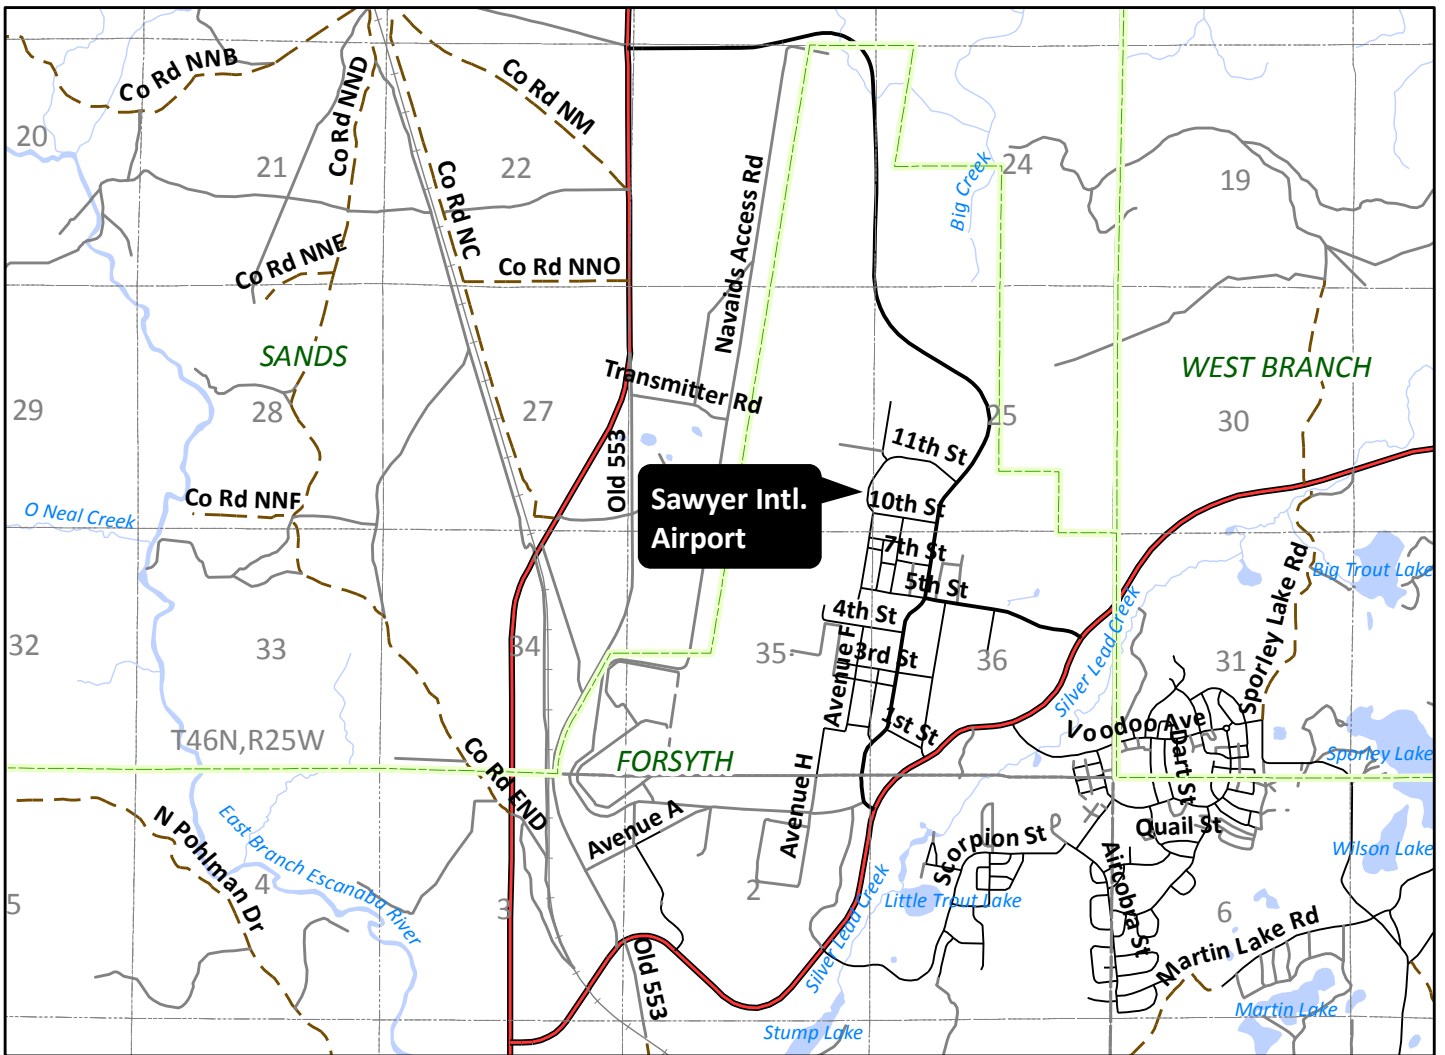

SAWYER INTERNATIONAL AIRPORT

255 Airport Avenue
Gwinn, MI 49841