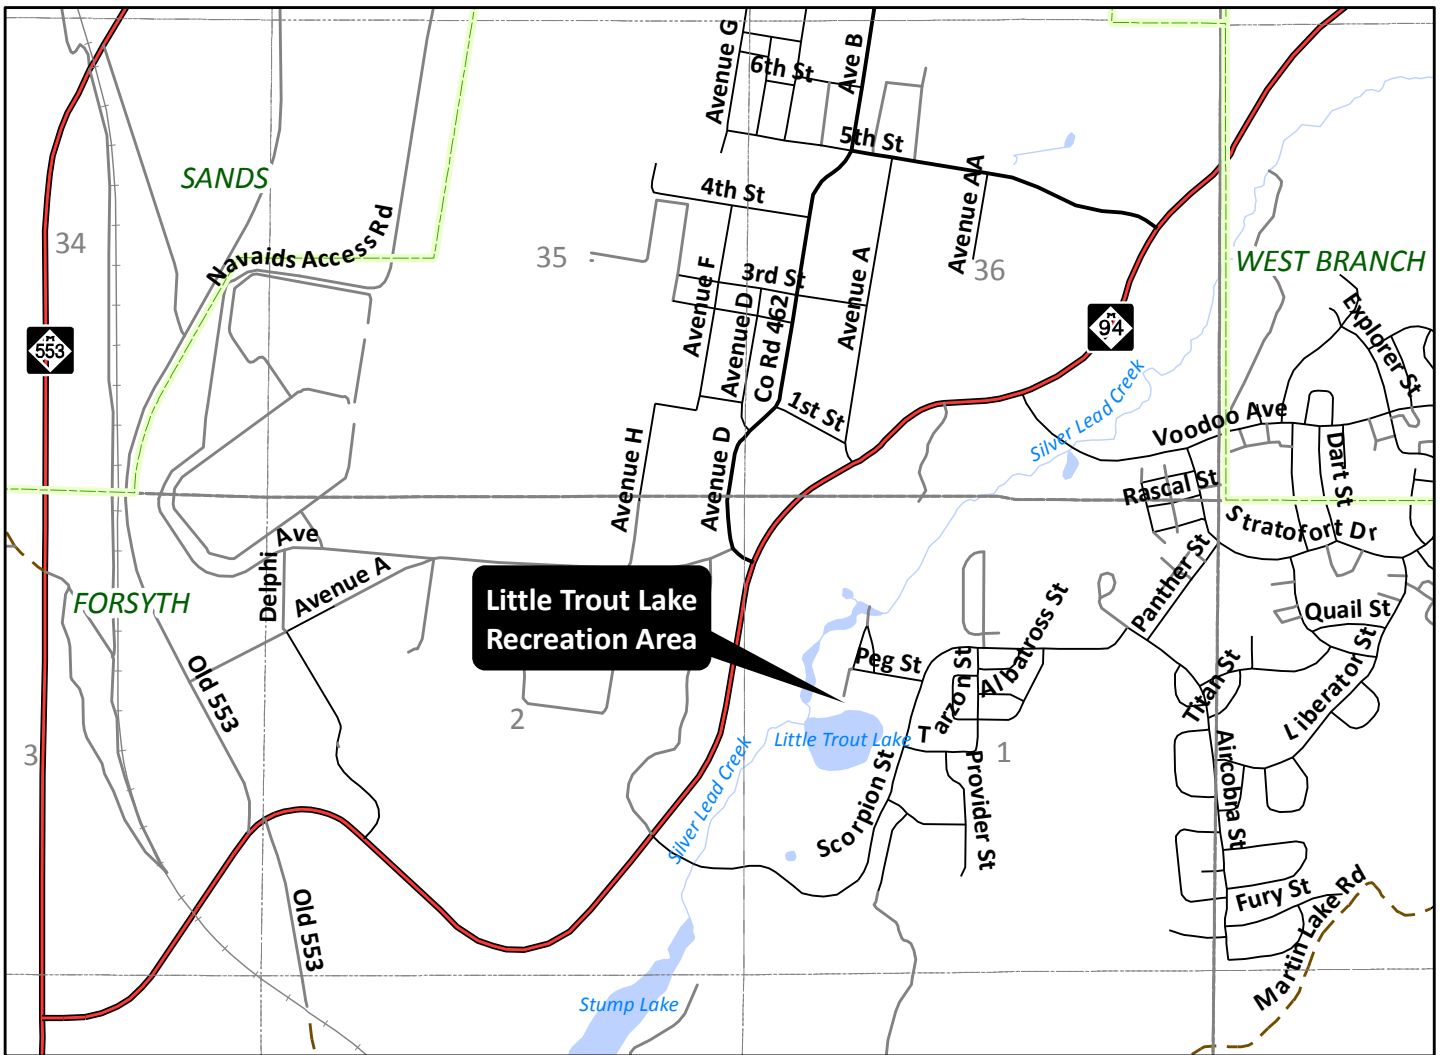

LITTLE TROUT LAKE

Peg St.
Gwinn, MI 49841