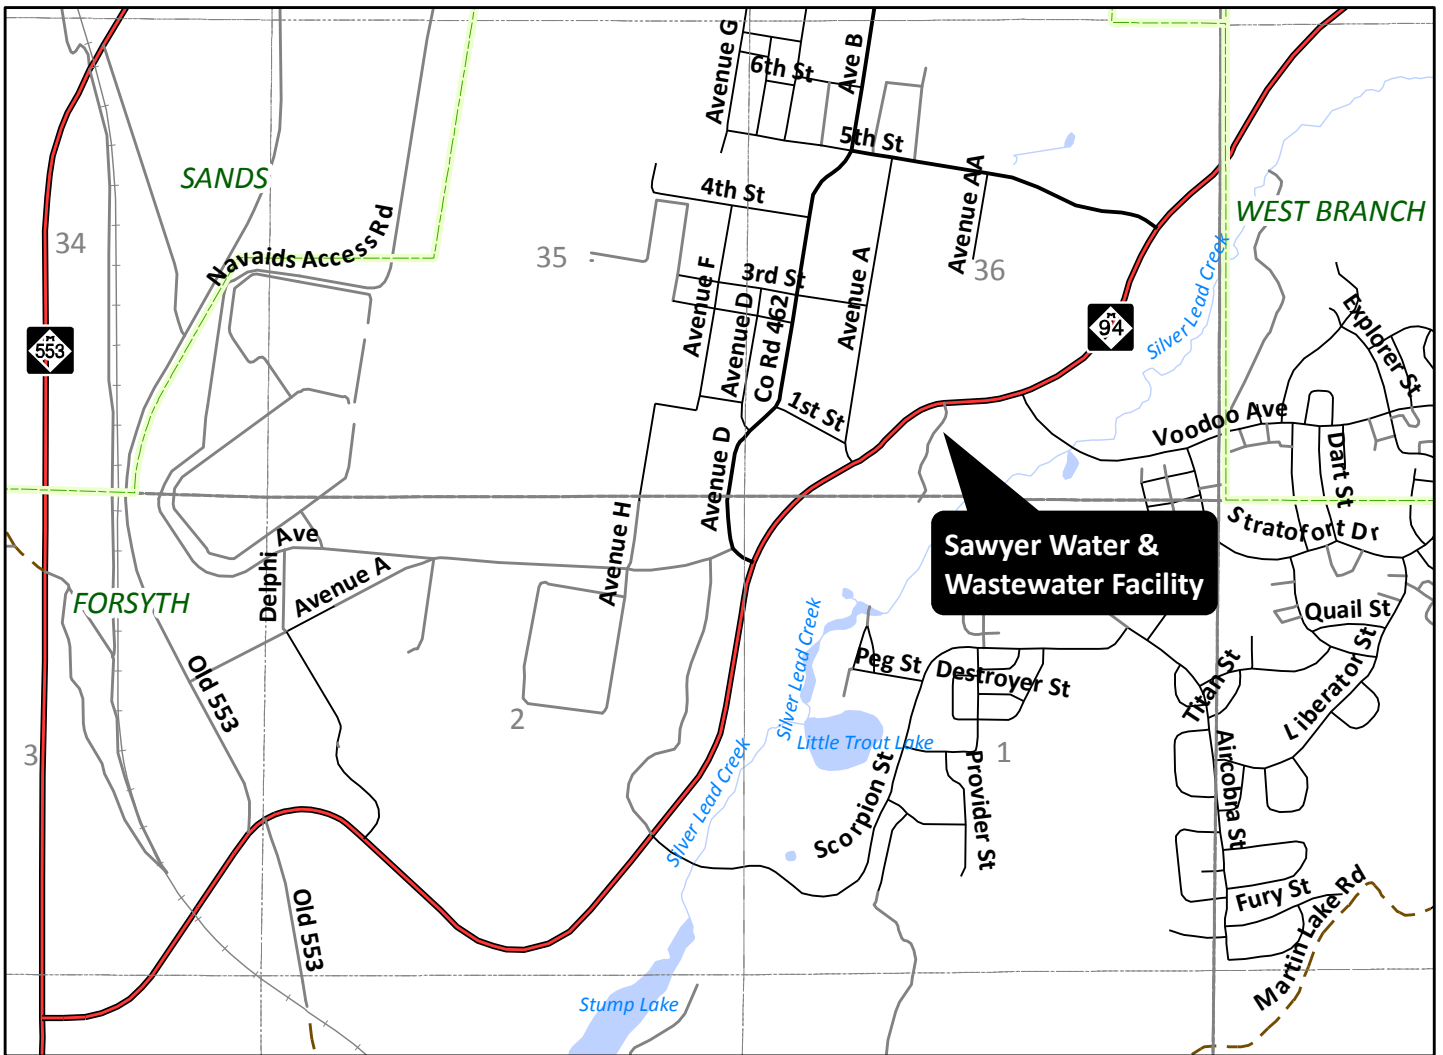

SAWYER WATER & WASTEWATER FACILITY

510 Voodoo
Gwinn, MI 49841