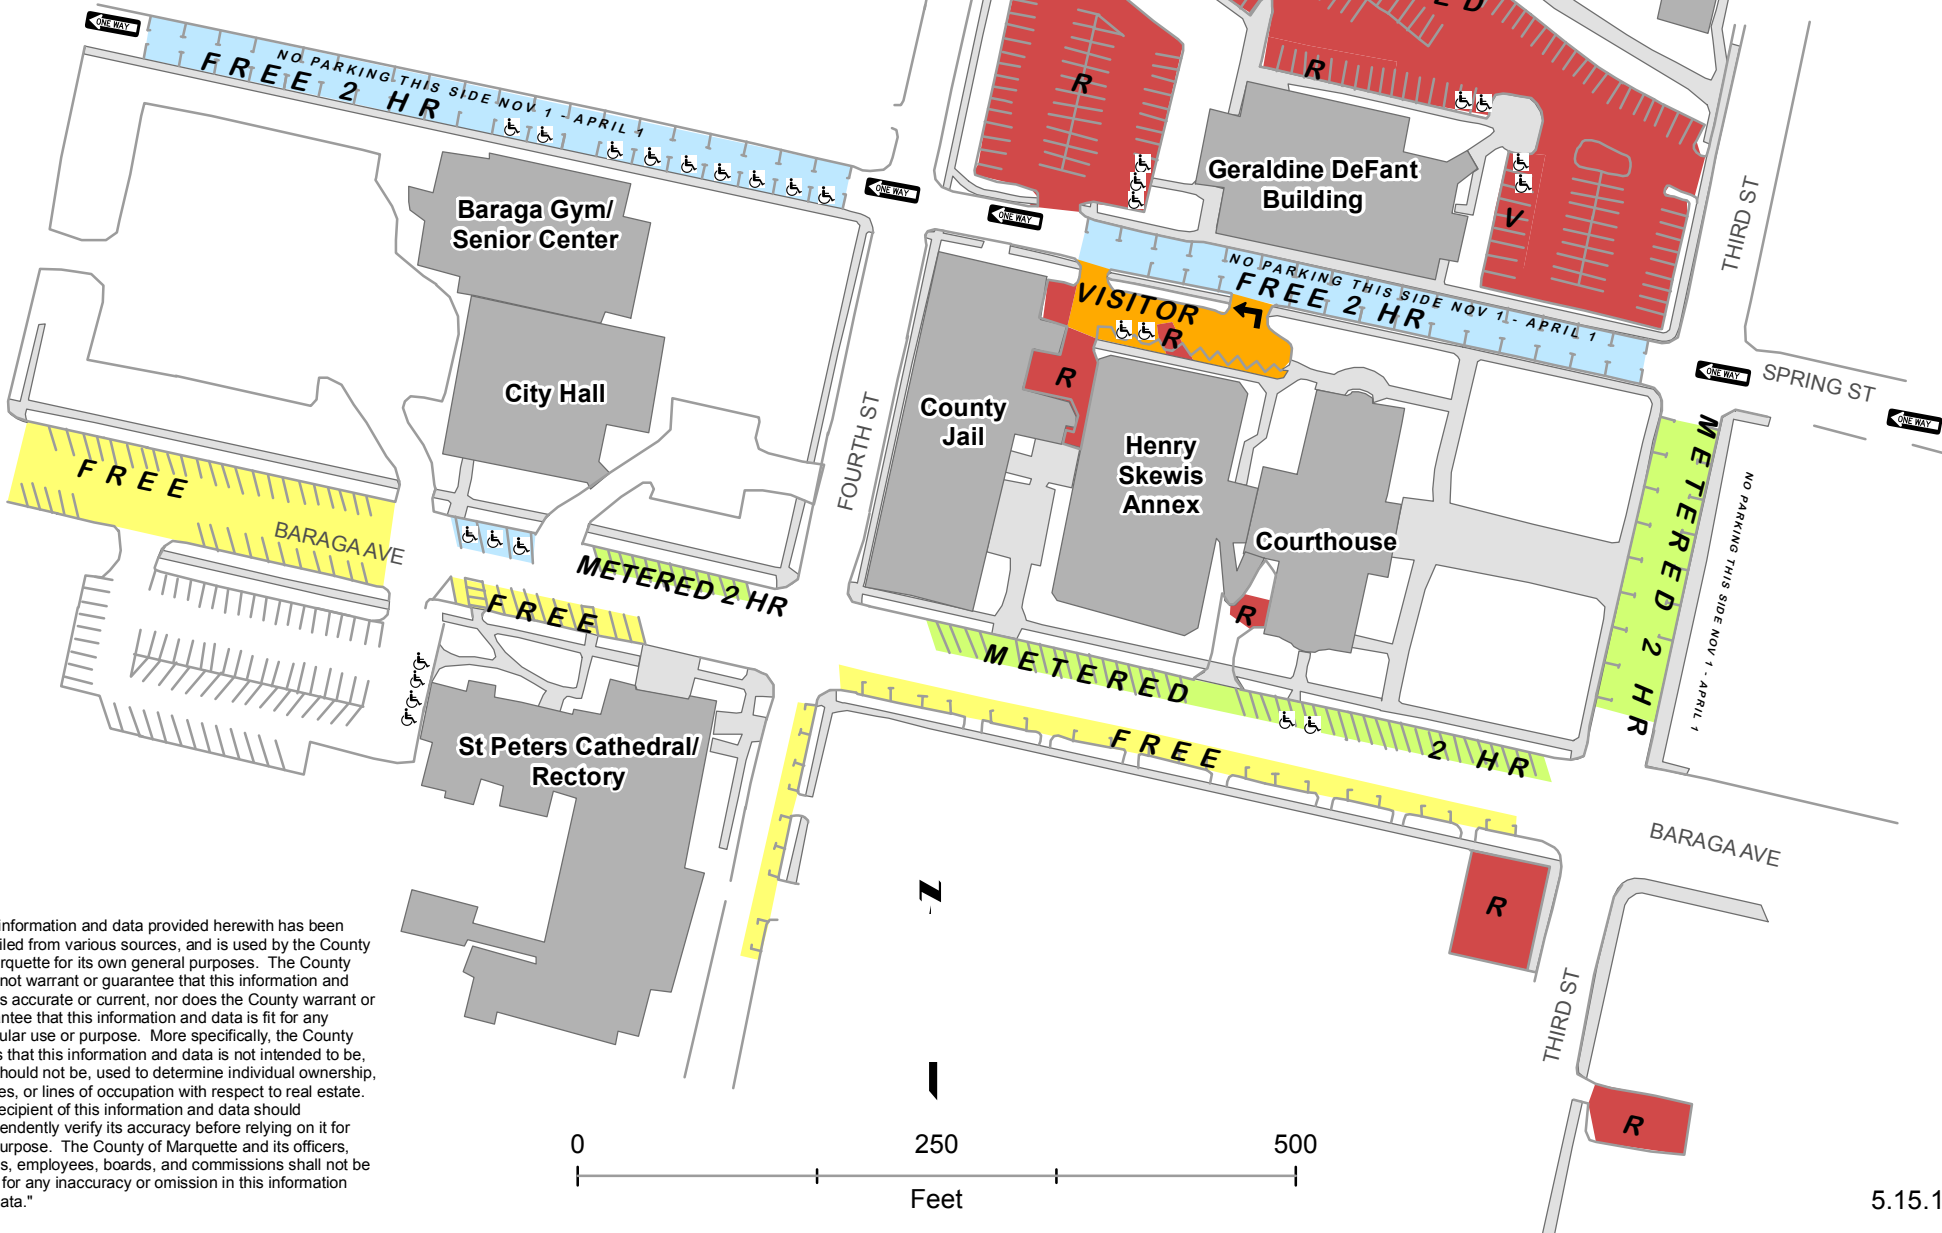

Courthouse Complex Parking Areas Map

Parking Areas

	Free		Metered 2 Hour Time Limit
	Free 2 Hour Time Limit		Restricted
	Free Visitor Only		Barrier Free

"The information and data provided herewith has been compiled from various sources, and is used by the County of Marquette for its own general purposes. The County does not warrant or guarantee that this information and data is accurate or current, nor does the County warrant or guarantee that this information and data is fit for any particular use or purpose. More specifically, the County warns that this information and data is not intended to be, and should not be, used to determine individual ownership, lot lines, or lines of occupation with respect to real estate. Any recipient of this information and data should independently verify its accuracy before relying on it for any purpose. The County of Marquette and its officers, agents, employees, boards, and commissions shall not be liable for any inaccuracy or omission in this information and data."