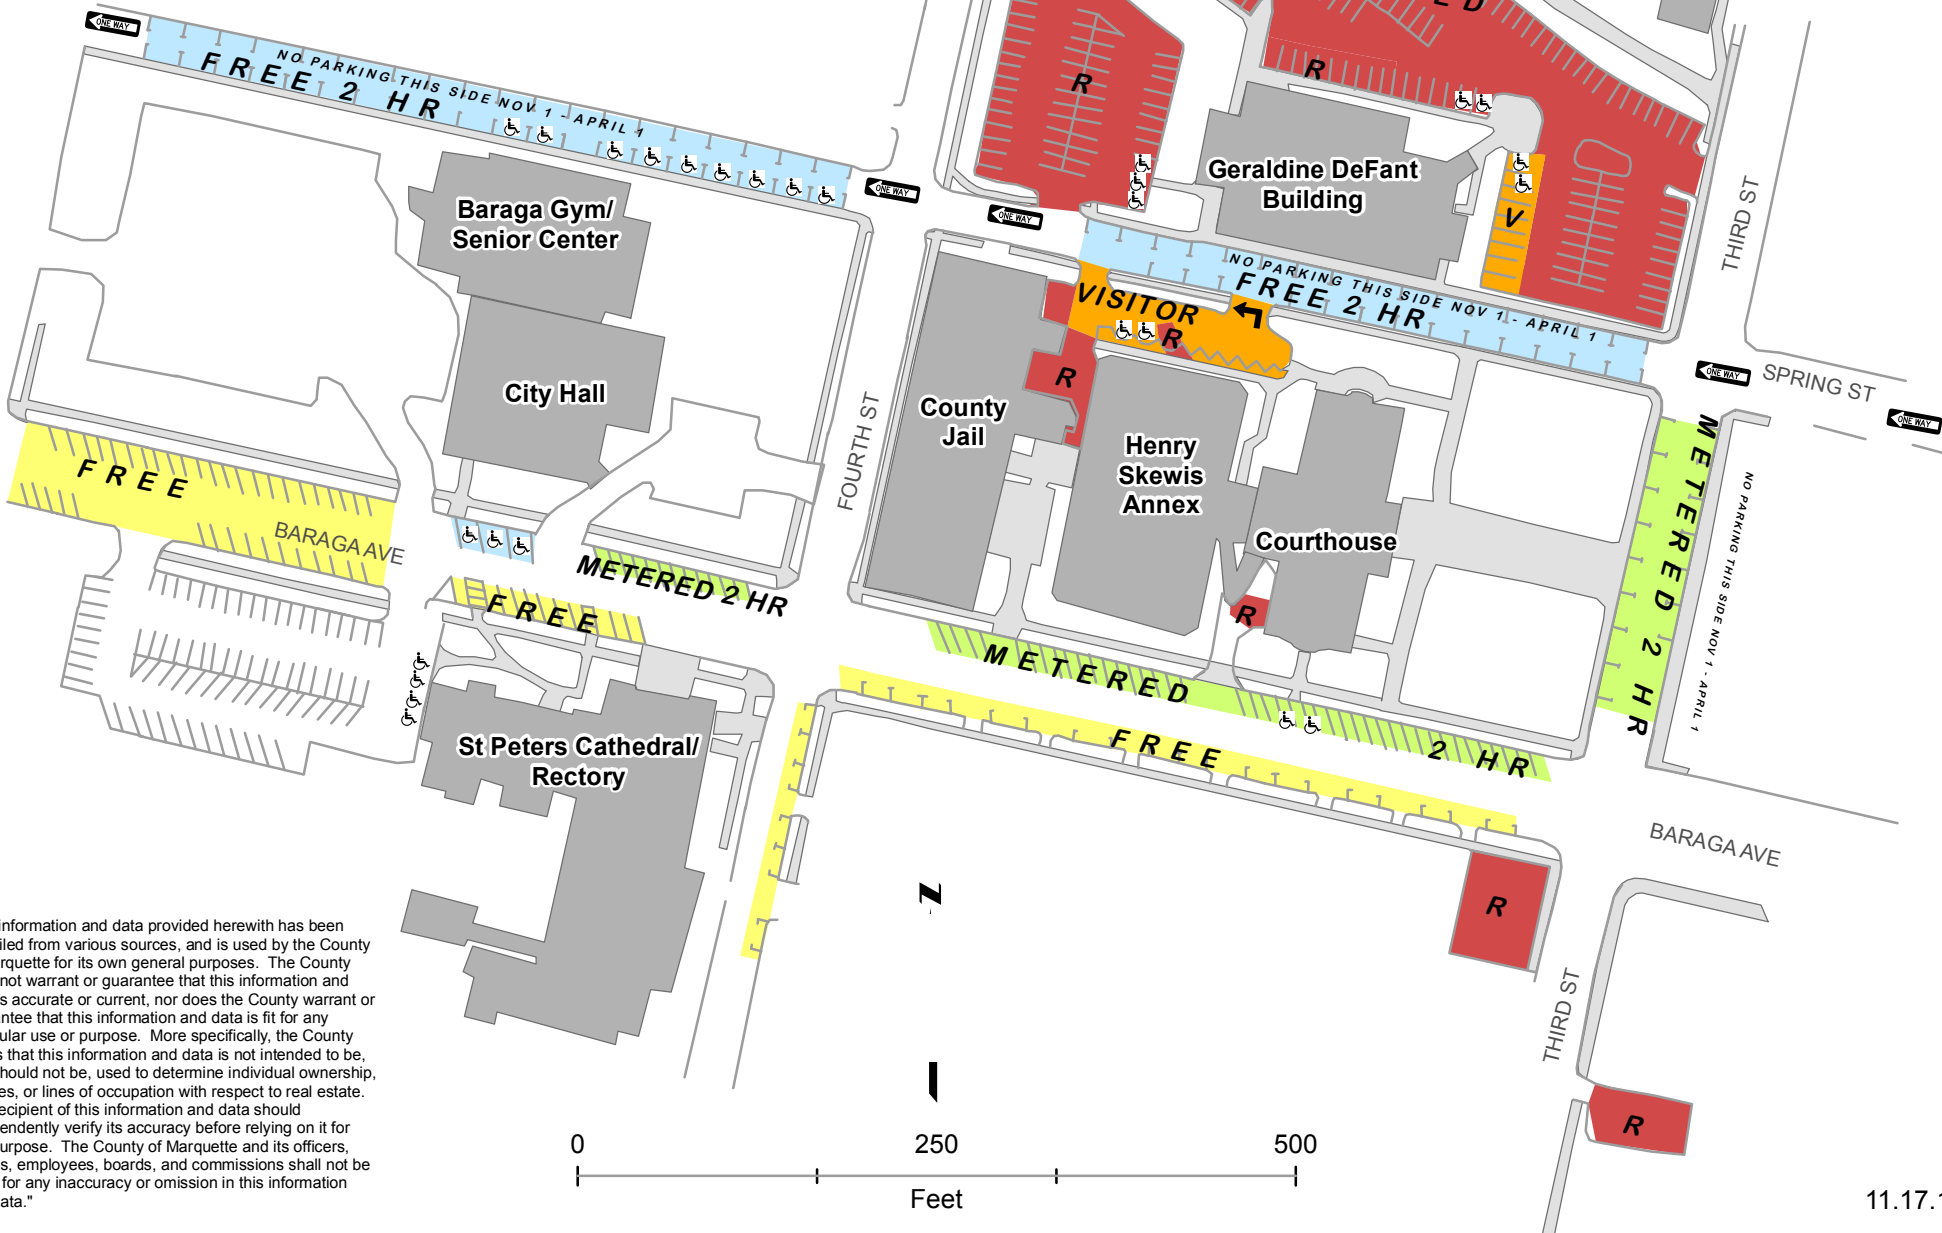

Courthouse Complex Parking Areas Map

Parking Areas

	Free		Metered 2 Hour Time Limit
	Free 2 Hour Time Limit		Restricted
	Free Visitor Only		Barrier Free

"The information and data provided herewith has been compiled from various sources, and is used by the County of Marquette for its own general purposes. The County does not warrant or guarantee that this information and data is accurate or current, nor does the County warrant or guarantee that this information and data is fit for any particular use or purpose. More specifically, the County warns that this information and data is not intended to be, and should not be, used to determine individual ownership, lot lines, or lines of occupation with respect to real estate. Any recipient of this information and data should independently verify its accuracy before relying on it for any purpose. The County of Marquette and its officers, agents, employees, boards, and commissions shall not be liable for any inaccuracy or omission in this information and data."