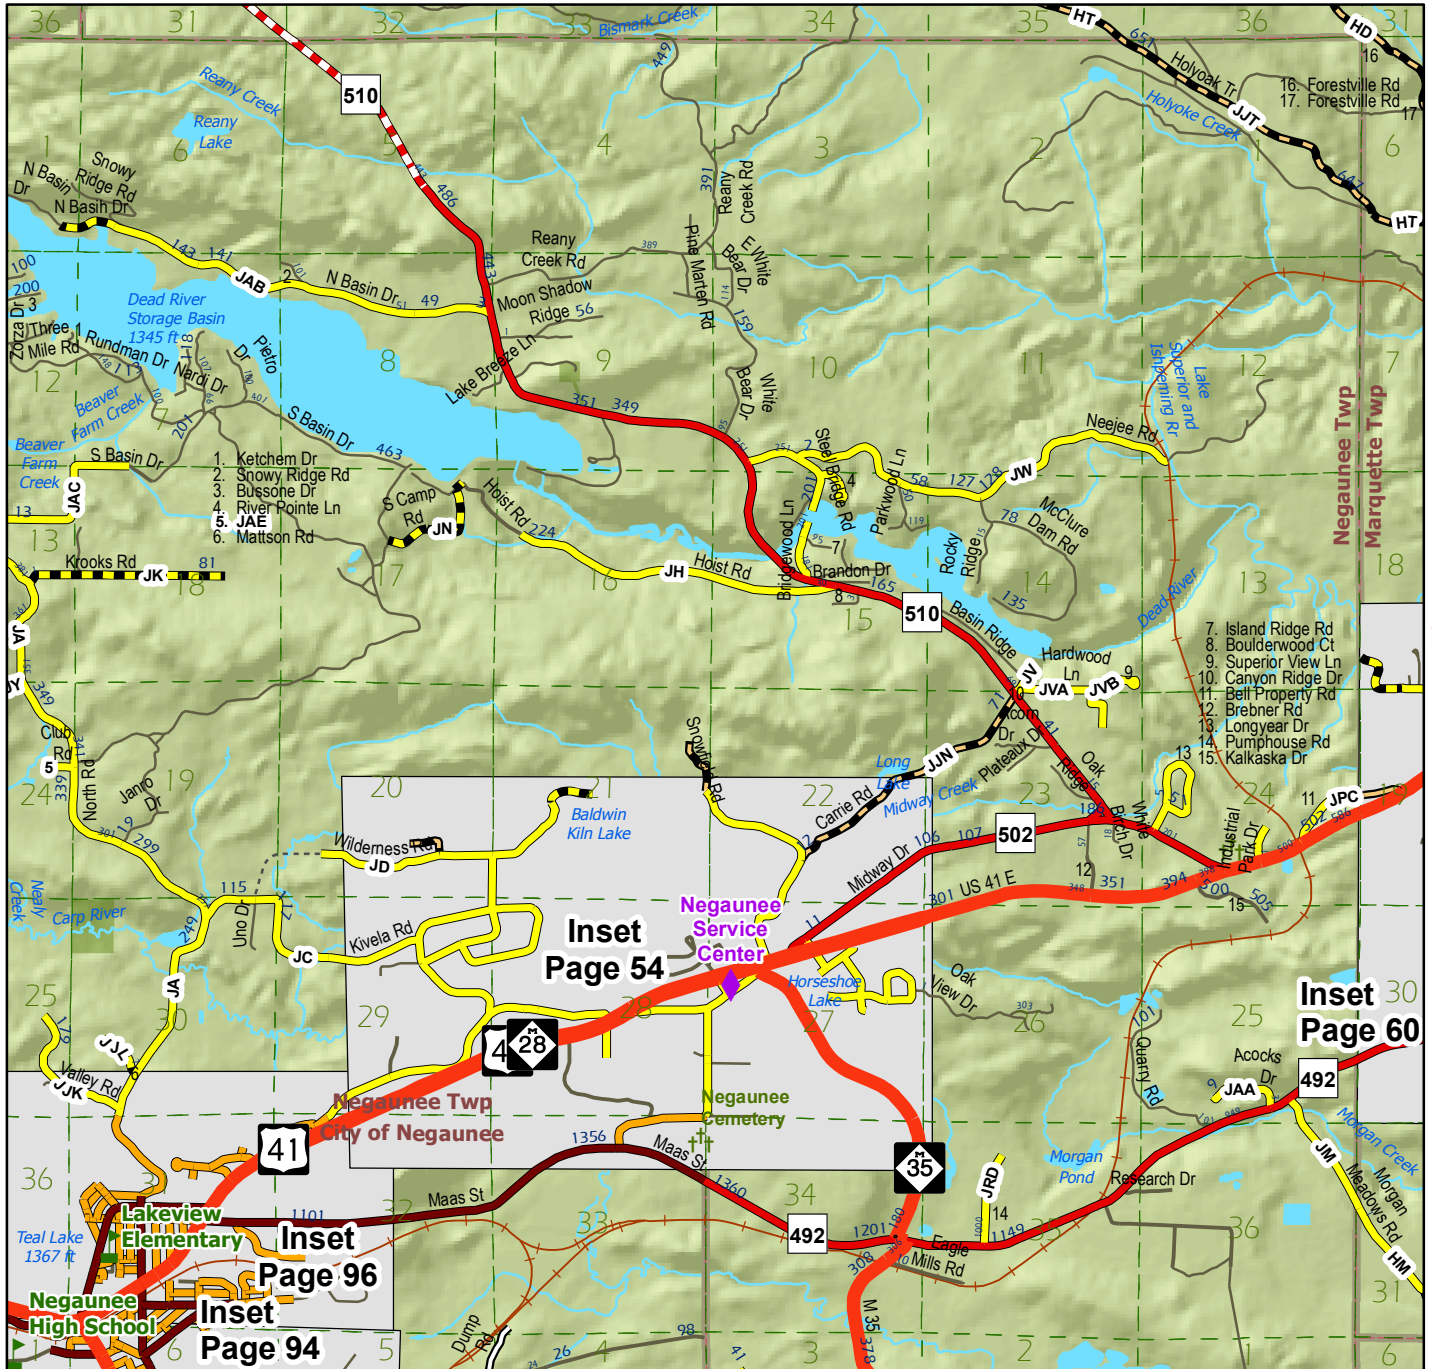

# Negaunee Twp. (NE)

# T.48N.-R.26W.

T.49N.-R.26W., Page 38

T.47N.-R.26W., Page 92

© Marquette County Resource Management / Development Department, 2013.