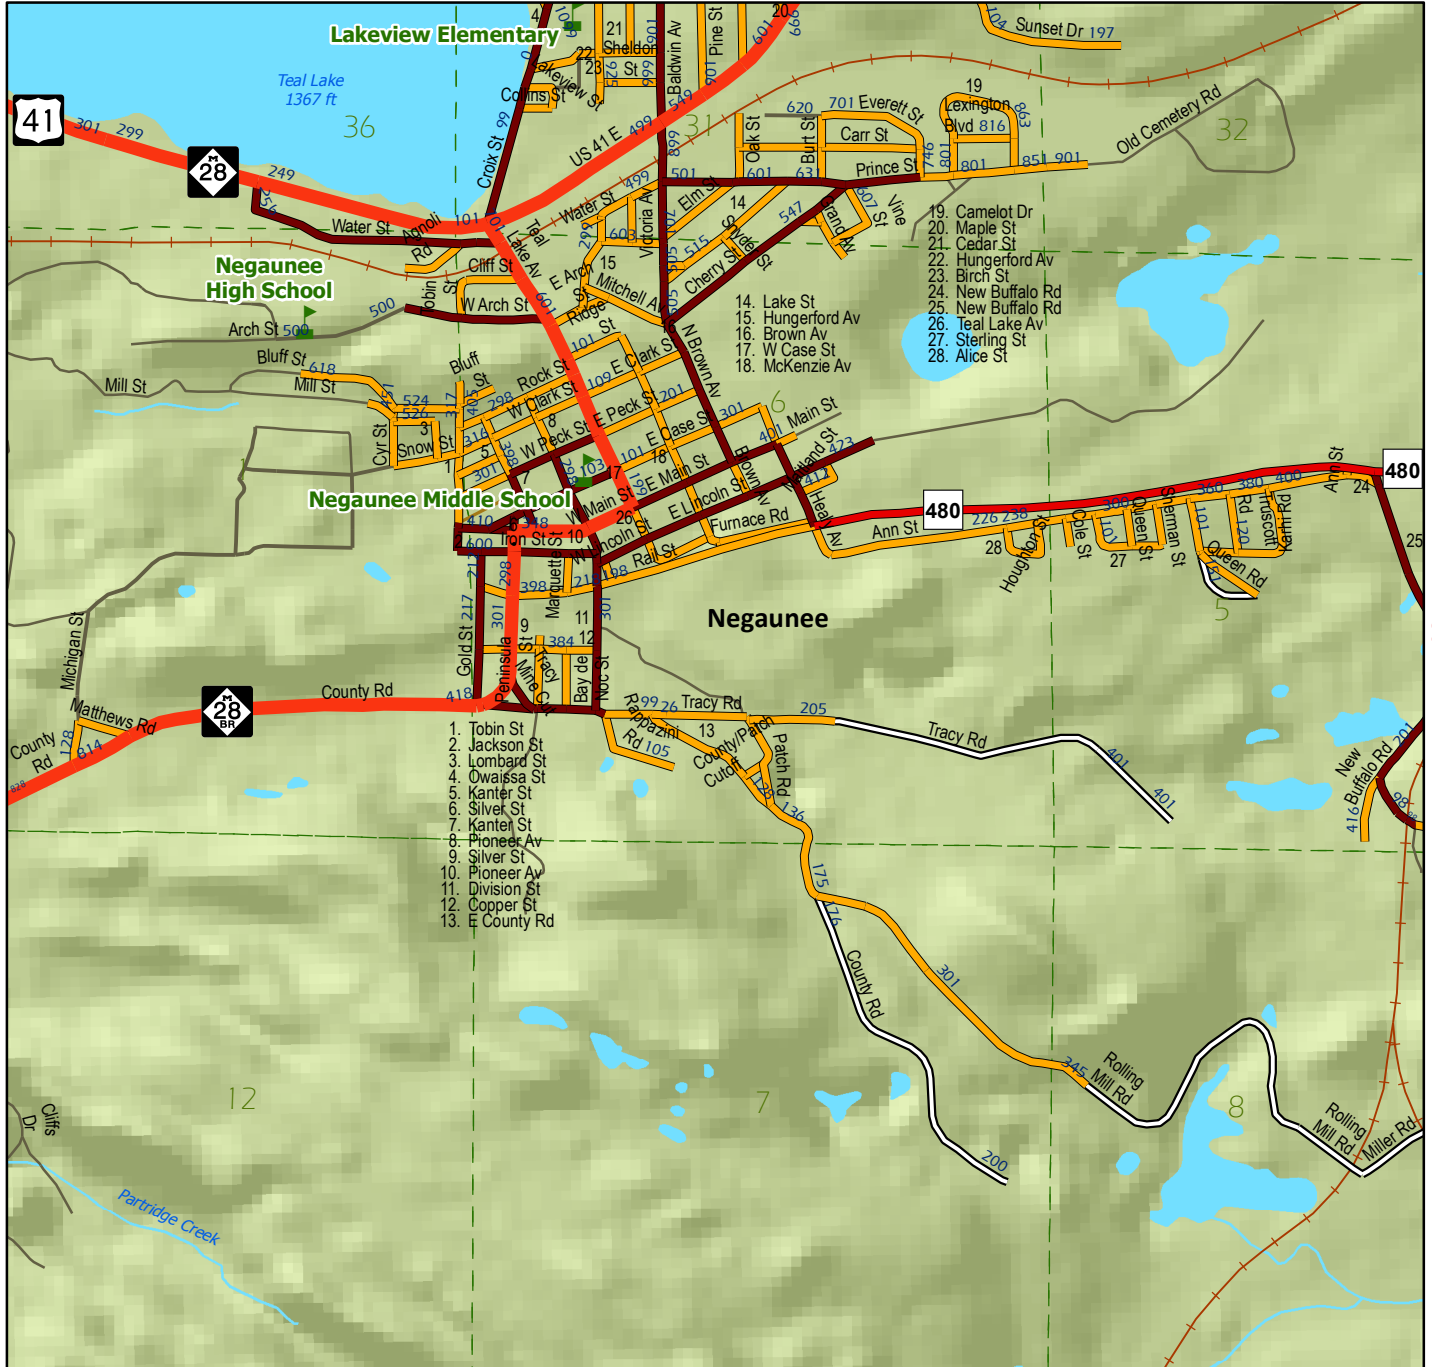

Negaunee North, Page 96

T.47N.-R.27W., Page 80

T.47N.-R.26W., Page 92

T.47N.-R.26W., Page 92

© Marquette County Resource Management / Development Department, 2013.