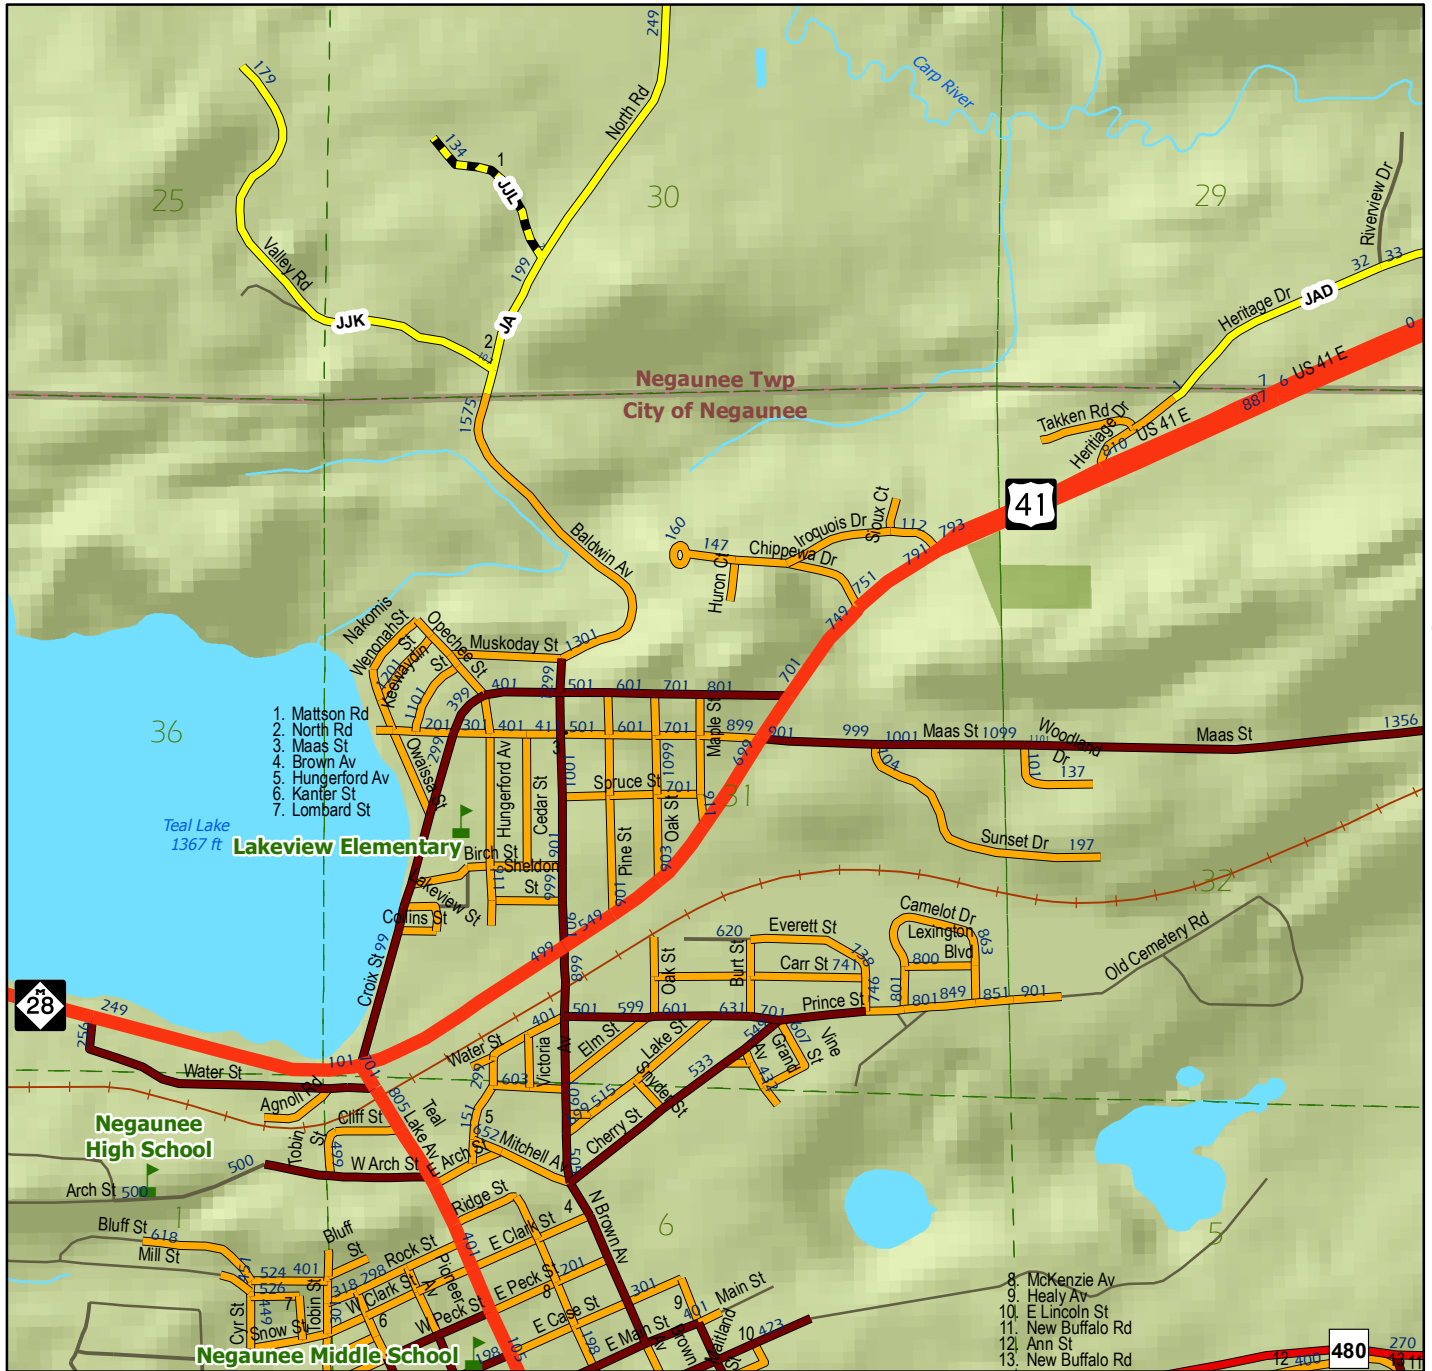

# Negaunee North

# Inset

T.48N.-R.26W., Page 56

T.48N.-R.26W., Page 56

T.48N.-R.26W., Page 56

Negaunee South, Page 94

© Marquette County Resource Management / Development Department, 2013.