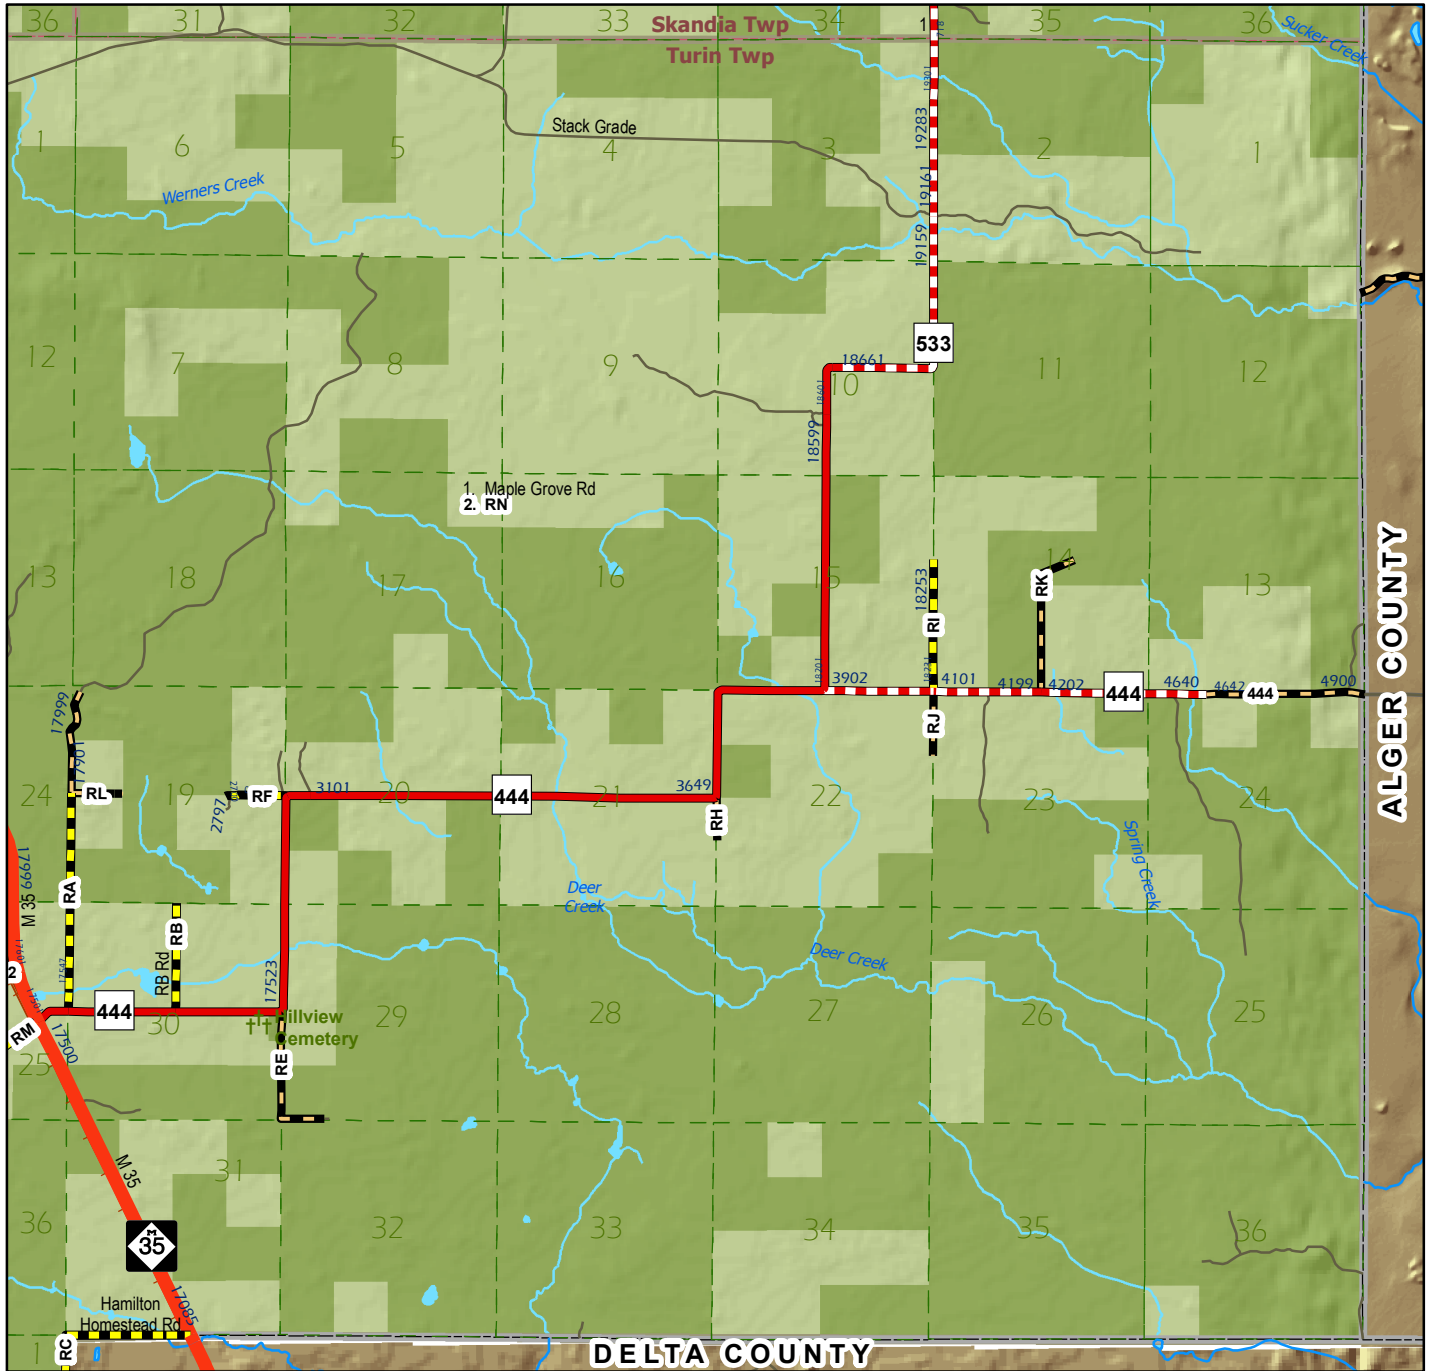

Turin Twp. (NE)

T.44N.-R.23W.

T.45N.-R.23W., Page 162

T.44N.-R.24W., Page 168

ALGER COUNTY

Alger County

DELTA COUNTY

Delta County

© Marquette County Resource Management / Development Department, 2013.