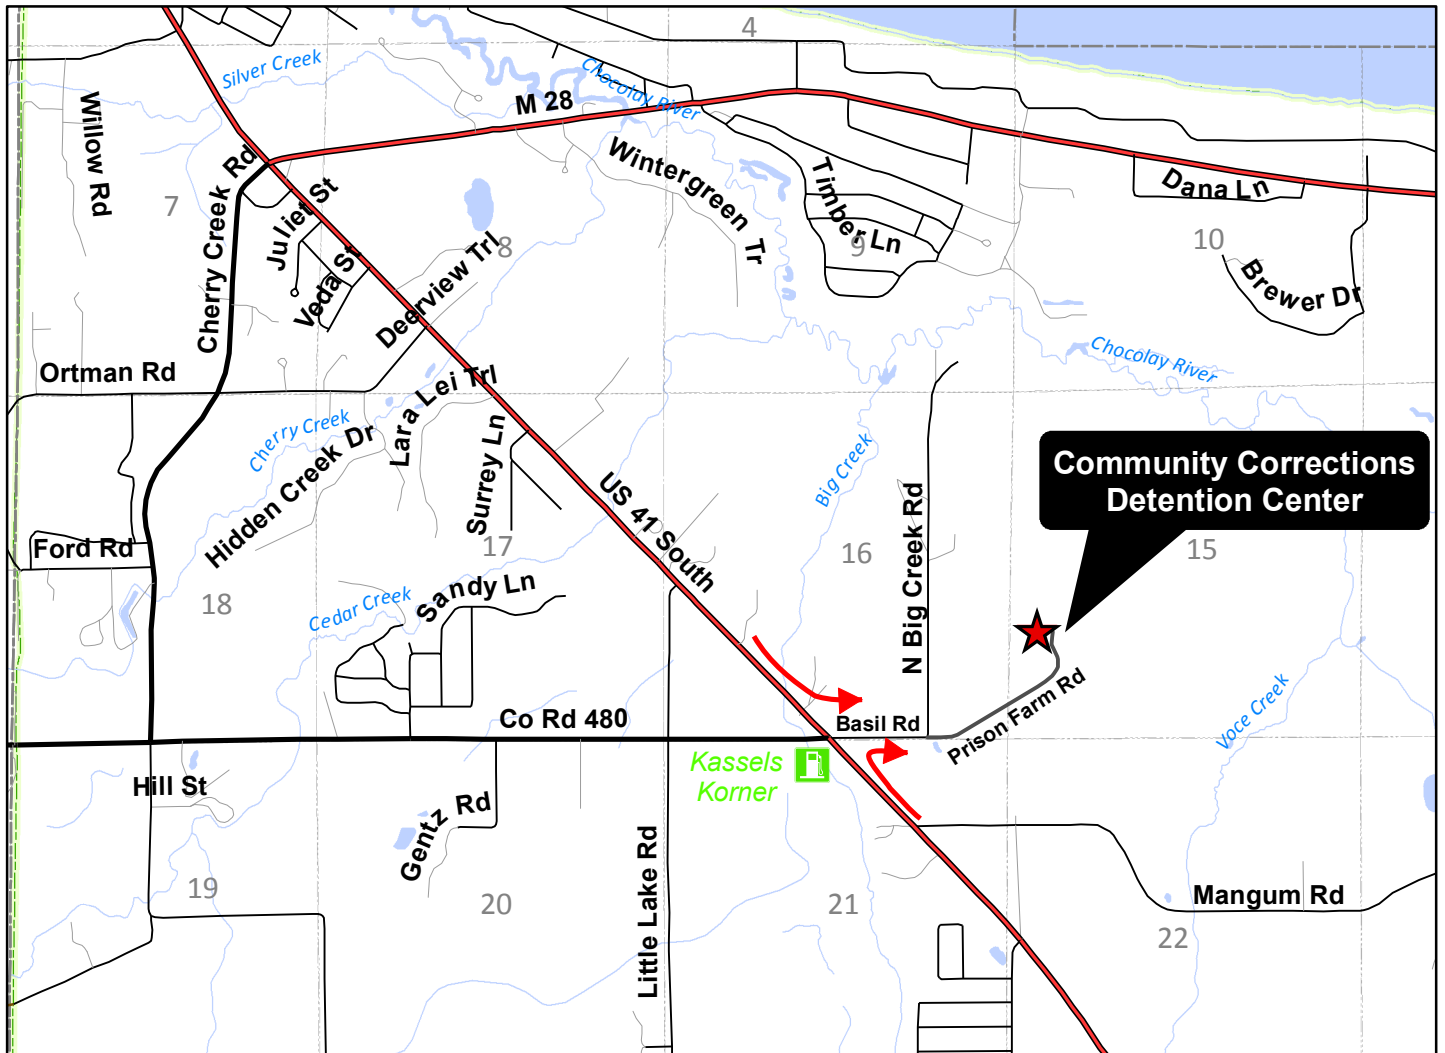

Road Type		Municipal Boundaries
	State Trunk Line		Sections
	Primary & Major		Water Feature
	Local & Minor		
	County Seasonal		
	Not County