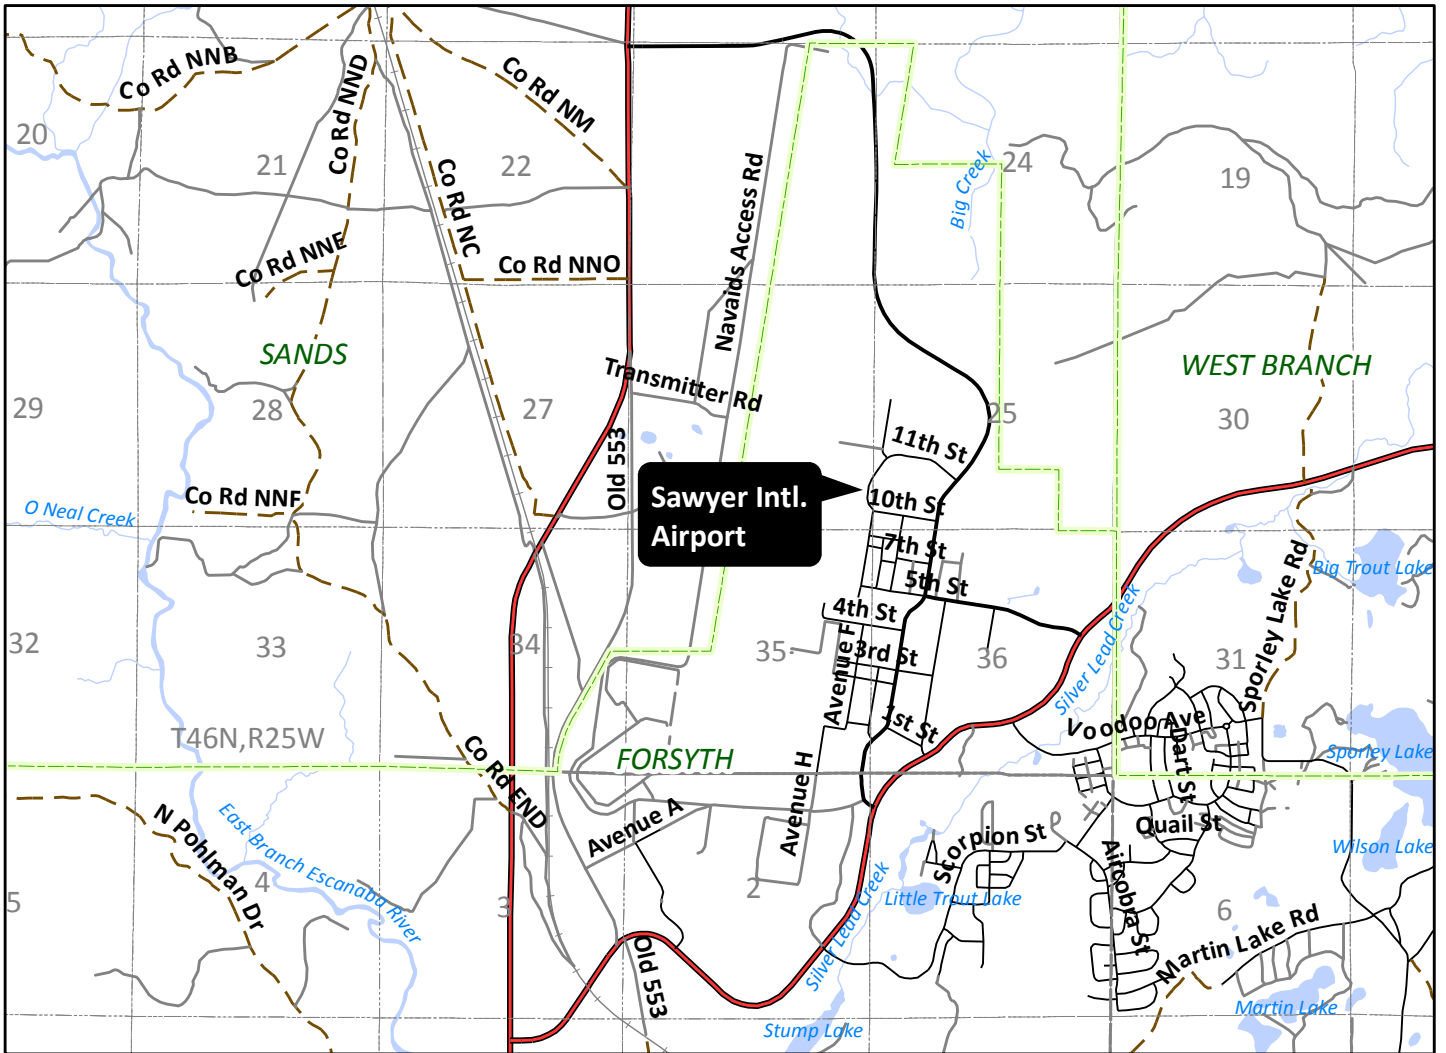

SAWYER INTERNATIONAL AIRPORT

255 Airport Avenue
Gwinn, MI 49841