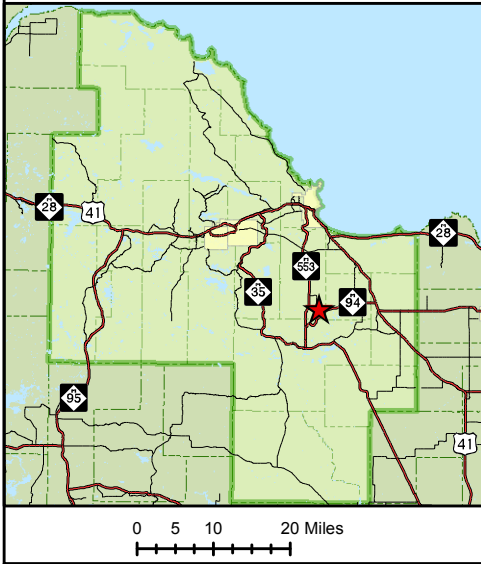

MARQUETTE COUNTY, MICHIGAN